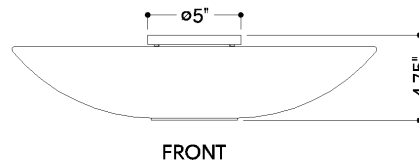

NEW HAVEN

3451-AGB

FINISHES

AGED BRASS

DIMENSIONS / SPECS

Height: 4.75"
Width/Diameter: 20.25"
Canopy/Backplate: 5.25"
Product Weight: 12.5lb
Canopy/Backplate Shape: Round
Sloped Ceiling Compatible: Yes
Living Finish: No
Uplight Only: No

Shade 1: Glass
Shade 1 Finish: Piastre
Shade 1 Top Width: 20.25"
Shade 1 Height: 4.25"
Shade 2: Glass
Shade 2 Finish: Clear Etched
Shade 2 Top Width: 3.5"
Shade 2 Height: 4"

ELECTRICAL

Bulb 1
Bulb Included: N/A
Socket: Integrated LED
Max Wattage: 16
Bulb Quantity: 1
Wire Length: 7"
Cord Type: B & W TEFLON W/ GROUND WIRE
Dimmer Type: ELV, TRIAC
Gem Box Required (2"x3"): No
Dark Sky: No
CRI: 90
Color Temp.: 3000k
Lumens: 500
Title 24: No
Field Serviceable: Yes

SHIPPING

Carton 1: 23" x 23" x 10"
Carton 1 Weight: 15lb
Shipping Method: Ground
Country of Origin: VN

FRONT

BOTTOM