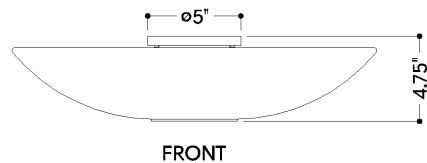

ELECTRICAL

Bulb 1

Bulb Included: N/A
Socket: Integrated LED
Max Wattage: 16
Bulb Quantity: 1
Wire Length: 7"
Cord Type: B & W TEFLON W/ GROUND WIRE
Dimmer Type: ELV, TRIAC
Gem Box Required (2"x3"): No
Dark Sky: No
CRI: 90
Color Temp.: 3000k
Lumens: 500
Title 24: No
Field Serviceable: Yes