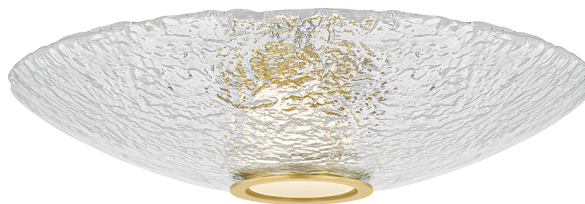

NEW HAVEN

3451-AGB

FINISHES

AGED BRASS

DIMENSIONS / SPECS

Height: 4.75"
Width/Diameter: 20.25"
Canopy/Backplate: 5.25"
Product Weight: 12.5lb
Canopy/Backplate Shape: Round
Sloped Ceiling Compatible: Yes
Living Finish: No
Uplight Only: No

Shade 1: Glass
Shade 1 Finish: Piastre
Shade 1 Top Width: 20.25"
Shade 1 Height: 4.25"
Shade 2: Glass
Shade 2 Finish: Clear Etched
Shade 2 Top Width: 3.5"
Shade 2 Height: 4"

ELECTRICAL

Bulb 1
Bulb Included: N/A
Socket: Integrated LED
Max Wattage: 16
Bulb Quantity: 1
Wire Length: 7"
Cord Type: B & W TEFLON W/ GROUND WIRE
Dimmer Type: ELV, TRIAC
Gem Box Required (2"x3"): No
Dark Sky: No
CRI: 90
Color Temp.: 3000k
Lumens: 500
Title 24: No
Field Serviceable: Yes

SHIPPING

Carton 1: 23" x 23" x 10"
Carton 1 Weight: 15lb
Shipping Method: Ground
Country of Origin: VN