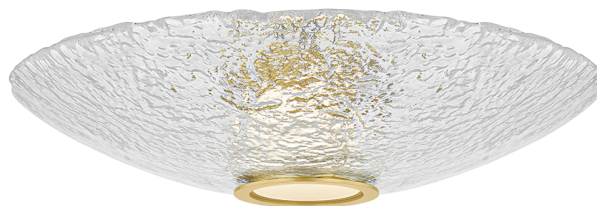

## FINISHES

AGED BRASS

## DIMENSIONS

Height: 4.75"  
Width/Diameter: 20.25"  
Canopy/Backplate: 5.25"  
Product Weight: 12.5lb  
Canopy/Backplate Shape: Round  
Sloped Ceiling Compatible: No  
Living Finish: No  
Uplight Only: No

## Shade

Shade 1: Glass  
Shade 1 Finish: Piastre  
Shade 1 Top Width: 20.25"  
Shade 1 Height: 4.25"  
Shade 2: Glass  
Shade 2 Finish: Clear Etched  
Shade 2 Top Width: 3.5"  
Shade 2 Height: 4"