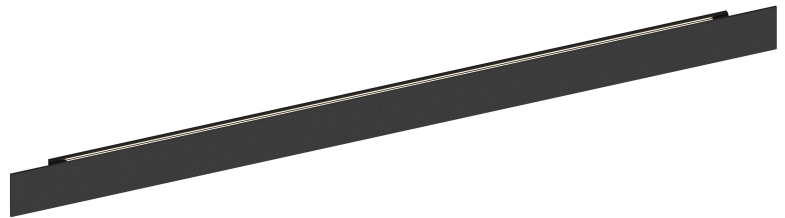

LITHE

3453.97-WL

The Lithe family references the industrial H-beam used in architecture and engineering. Sleek and minimal, these suspended light bars lend elegance to any modern residential, hospitality, or commercial setting. This family includes linear chandeliers in four sizes and sconces in four sizes. Available in Textured Black, Textured White, and Natural Anodized finishes.

FINISHES

Textured Black

Coastal Suitable Finish (EPM): No

DIMENSIONS

Height: 2.25"

Width/Diameter: 36"

Canopy/Backplate: 32"

Product Weight: 2.6lb

Extension: 1"

Canopy/Backplate Shape: Round

Sloped Ceiling Compatible: No

Living Finish: No

Uplight Only: No

Shade

Shade 1: Aluminum

Shade 1 Finish: Textured White

Shade 1 Top Width: 36"

Shade 1 Height: 2.25"

ELECTRICAL

Bulb 1

Bulb Included: N/A

Socket: Integrated LED

Bulb Type: LED

Max Wattage: 11