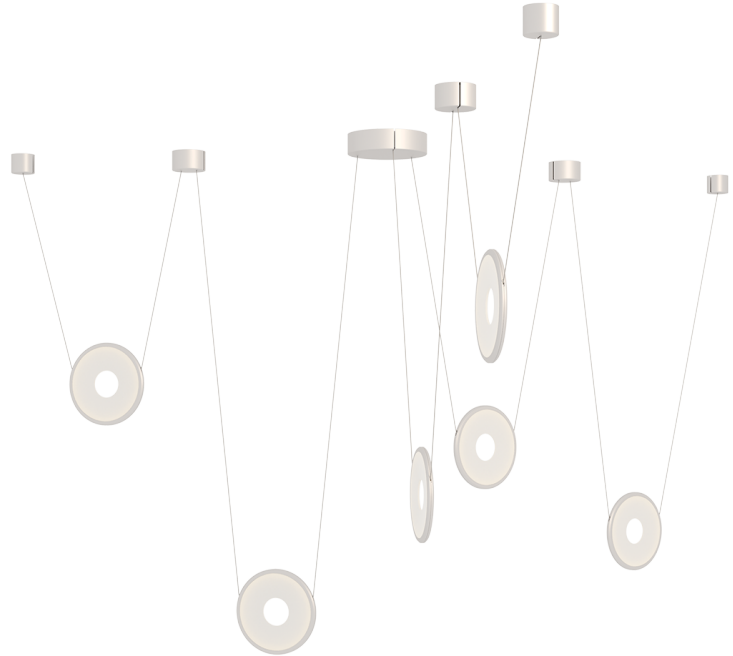

YO

3473.77W-S6

Inspired by the elegant geometry of a yo-yo, the Yo family of chandeliers transforms playful forms into sophisticated lighting solutions. Adjustable by design, each shade glides effortlessly along its cord, adapting to spaces with ease. This allows for more focused illumination when lowered and ambient radiance when raised. The configurations come in a variety of sizes with three shade shapes and a Natural Anodized finish on the metalwork.

FINISHES

Natural Anodized

Coastal Suitable Finish (EPM): No

DIMENSIONS

Height: 12.25"

Width/Diameter: 196"

Minimum Height: 24.25"

Maximum Height: 96.25"

Canopy/Backplate: 11"

Hanging Type: 6' Adjustable Cord

Canopy/Backplate Shape: Round

Sloped Ceiling Compatible: No

Living Finish: No

Uplight Only: No

Shade

Shade 1: Acrylic

Shade 1 Finish: Frosted

Shade 1 Top Width: 12.25"

Shade 1 Height: 12.25"

ELECTRICAL

Bulb 1

Bulb Included: N/A

Socket: Integrated LED

Bulb Type: LED