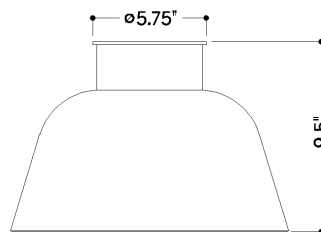

FINISHES

AGED BRASS

DIMENSIONS

Height: 9.5"
Width/Diameter: 14"
Canopy/Backplate: 5.75"
Product Weight: 6.4lb
Canopy/Backplate Shape: Round
Sloped Ceiling Compatible: No
Living Finish: No
Uplight Only: No

Shade

Shade 1: Glass
Shade 1 Finish: Clear
Shade 1 Top Width: 5"
Shade 1 Bottom L/W: 0" / 14"
Shade 1 Height: 7.25"
Shade 2: Glass
Shade 2 Finish: Opal Glossy
Shade 2 Height: 4.25"

ELECTRICAL

Bulb 1

Bulb Included: No
Socket: E26 Medium Base
Bulb Type: A19
Max Wattage: 15
Bulb Quantity: 1
Wire Length: 7"
Cord Type: B & W TEFLON W/ GROUND WIRE
Gem Box Required (2"x3"): No
Dark Sky: No

SHIPPING

Carton 1: 17" x 13" x 12"
Carton 1 Weight: 9lb
Shipping Method: Ground
Country of Origin: VN

FRONT

BOTTOM