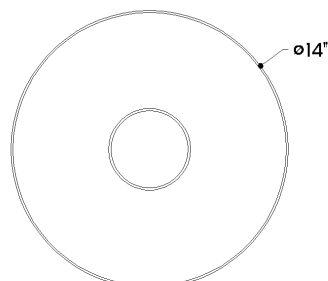

LAKESIDE

3514-AGB

A celebration of the beauty of pared-down forms, Lakeside features an opal glossy inner diffuser surrounded by a clear outer glass layer. Shaped like a graceful bowl, this flush mount forgoes ornamentation save for its extra-tall metal canopy. Available in Aged Brass or Distressed Bronze finishes, the streamlined metalwork adds a decorative note to the minimalistic design.

FINISHES

AGED BRASS

DIMENSIONS

Height: 9.5"
Width/Diameter: 14"
Canopy/Backplate: 5.75"
Product Weight: 6.4lb
Canopy/Backplate Shape: Round
Sloped Ceiling Compatible: No
Living Finish: No
Uplight Only: No

Shade

Shade 1: Glass
Shade 1 Finish: Clear
Shade 1 Top Width: 5"
Shade 1 Bottom L/W: 0" / 14"
Shade 1 Height: 7.25"
Shade 2: Glass
Shade 2 Finish: Opal Glossy
Shade 2 Height: 4.25"

ELECTRICAL

Bulb 1

Bulb Included: No
Socket: E26 Medium Base
Bulb Type: A19
Max Wattage: 15
Bulb Quantity: 1
Wire Length: 7"
Cord Type: B & W TEFLON W/ GROUND WIRE
Gem Box Required (2"x3"): No
Dark Sky: No

SHIPPING

Carton 1: 17" x 13" x 12"
Carton 1 Weight: 9lb
Shipping Method: Ground
Country of Origin: VN

FRONT

BOTTOM