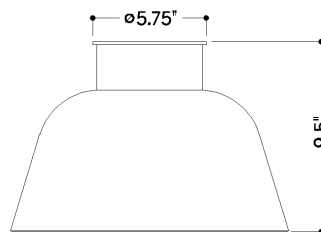

LAKESIDE

3514-DB

A celebration of the beauty of pared-down forms, Lakeside features an opal glossy inner diffuser surrounded by a clear outer glass layer. Shaped like a graceful bowl, this flush mount forgoes ornamentation save for its extra-tall metal canopy. Available in Aged Brass or Distressed Bronze finishes, the streamlined metalwork adds a decorative note to the minimalistic design.

FINISHES

DISTRESSED BRONZE

DIMENSIONS

Height: 9.5"
Width/Diameter: 14"
Canopy/Backplate: 5.75"
Product Weight: 6.4lb
Canopy/Backplate Shape: Round
Sloped Ceiling Compatible: No
Living Finish: No
Uplight Only: No

Shade

Shade 1: Glass
Shade 1 Finish: Clear
Shade 1 Top Width: 5"
Shade 1 Bottom L/W: 0" / 14"
Shade 1 Height: 7.25"
Shade 2: Glass
Shade 2 Finish: Opal Glossy
Shade 2 Height: 4.25"

ELECTRICAL

Bulb 1

Bulb Included: No
Socket: E26 Medium Base
Bulb Type: A19
Max Wattage: 15
Bulb Quantity: 1
Wire Length: 7"
Cord Type: B & W TEFLON W/ GROUND WIRE
Gem Box Required (2"x3"): No
Dark Sky: No

SHIPPING

Carton 1: 17" x 13" x 12"
Carton 1 Weight: 9lb
Shipping Method: Ground
Country of Origin: VN

FRONT