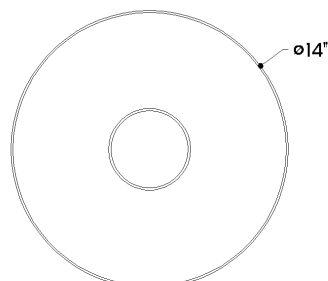

## DIMENSIONS

Height: 9.5"  
Width/Diameter: 14"  
Canopy/Backplate: 5.75"  
Product Weight: 6.4lb  
Canopy/Backplate Shape: Round  
Sloped Ceiling Compatible: No  
Living Finish: No  
Uplight Only: No

## Shade

Shade 1: Glass  
Shade 1 Finish: Clear  
Shade 1 Top Width: 5"  
Shade 1 Bottom L/W: 0" / 14"  
Shade 1 Height: 7.25"  
Shade 2: Glass  
Shade 2 Finish: Opal Glossy  
Shade 2 Height: 4.25"

### Bulb 1

Bulb Included: No  
Socket: E26 Medium Base  
Bulb Type: A19  
Max Wattage: 15  
Bulb Quantity: 1  
Wire Length: 7"  
Cord Type: B & W TEFLON W/ GROUND WIRE  
Gem Box Required (2"x3"): No  
Dark Sky: No

## SHIPPING

Carton 1: 17" x 13" x 12"  
Carton 1 Weight: 9lb  
Shipping Method: Ground  
Country of Origin: VN

FRONT

BOTTOM