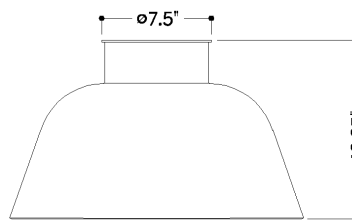

FINISHES

AGED BRASS

DIMENSIONS

Height: 12.25"
Width/Diameter: 20"
Canopy/Backplate: 7.5"
Product Weight: 9.7lb
Canopy/Backplate Shape: Round
Sloped Ceiling Compatible: No
Living Finish: No
Uplight Only: No

Shade

Shade 1: Glass
Shade 1 Finish: Clear
Shade 1 Top Width: 6.75"
Shade 1 Bottom L/W: 0" / 20"
Shade 1 Height: 9.5"
Shade 2: Glass
Shade 2 Finish: Opal Glossy
Shade 2 Height: 5.75"

ELECTRICAL

Bulb 1

Bulb Included: No
Socket: E26 Medium Base
Bulb Type: A21
Max Wattage: 25
Bulb Quantity: 1
Wire Length: 7"
Cord Type: B & W TEFLON W/ GROUND WIRE
Gem Box Required (2"x3"): No
Dark Sky: No

SHIPPING

Carton 1: 25" x 25" x 13"
Carton 1 Weight: 15lb
Shipping Method: Ground
Country of Origin: VN

FRONT

BOTTOM