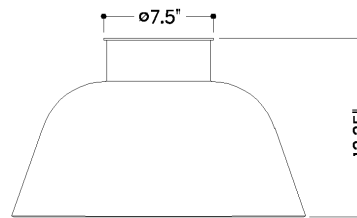

FINISHES

DISTRESSED BRONZE

DIMENSIONS

Height: 12.25"
Width/Diameter: 20"
Canopy/Backplate: 7.5"
Product Weight: 9.7lb
Canopy/Backplate Shape: Round
Sloped Ceiling Compatible: No
Living Finish: No
Uplight Only: No

Shade

Shade 1: Glass
Shade 1 Finish: Clear
Shade 1 Top Width: 6.75"
Shade 1 Bottom L/W: 0" / 20"
Shade 1 Height: 9.5"
Shade 2: Glass
Shade 2 Finish: Opal Glossy
Shade 2 Height: 5.75"

ELECTRICAL

Bulb 1

Bulb Included: No
Socket: E26 Medium Base
Bulb Type: A21
Max Wattage: 25
Bulb Quantity: 1
Wire Length: 7"
Cord Type: B & W TEFLON W/ GROUND WIRE
Gem Box Required (2"x3"): No
Dark Sky: No

SHIPPING

Carton 1: 25" x 25" x 13"
Carton 1 Weight: 15lb
Shipping Method: Ground
Country of Origin: VN

FRONT

BOTTOM