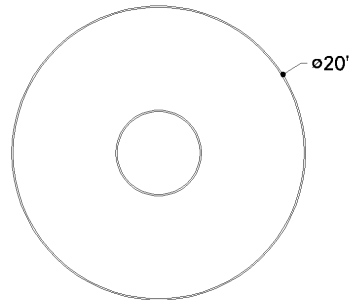

LAKESIDE

3520-DB

A celebration of the beauty of pared-down forms, Lakeside features an opal glossy inner diffuser surrounded by a clear outer glass layer. Shaped like a graceful bowl, this flush mount forgoes ornamentation save for its extra-tall metal canopy. Available in Aged Brass or Distressed Bronze finishes, the streamlined metalwork adds a decorative note to the minimalistic design.

FINISHES

DISTRESSED BRONZE

DIMENSIONS

Height: 12.25"
Width/Diameter: 20"
Canopy/Backplate: 7.5"
Product Weight: 9.7lb
Canopy/Backplate Shape: Round
Sloped Ceiling Compatible: No
Living Finish: No
Uplight Only: No

Shade

Shade 1: Glass
Shade 1 Finish: Clear
Shade 1 Top Width: 6.75"
Shade 1 Bottom L/W: 0" / 20"
Shade 1 Height: 9.5"
Shade 2: Glass
Shade 2 Finish: Opal Glossy
Shade 2 Height: 5.75"

ELECTRICAL

Bulb 1

Bulb Included: No
Socket: E26 Medium Base
Bulb Type: A21
Max Wattage: 25
Bulb Quantity: 1
Wire Length: 7"
Cord Type: B & W TEFLON W/ GROUND WIRE
Gem Box Required (2"x3"): No
Dark Sky: No

SHIPPING

Carton 1: 25" x 25" x 13"
Carton 1 Weight: 15lb
Shipping Method: Ground
Country of Origin: VN

FRONT

BOTTOM