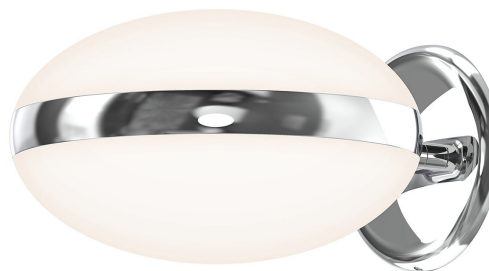

PILLOWS

3610.01

Pillow shades are suspended by shiny machine-inspired metalwork, creating a floating, futuristic fantasy of form. The Pillows family of sconces and chandeliers features a lightweight aluminum frame supporting an oval acrylic dome that emits evenly diffused LED light. The entire family is available in Brass, Polished Chrome, and Satin Black finishes.

FINISHES

POLISHED CHROME

DIMENSIONS

Height: 5.5"
Width/Diameter: 9"
Canopy/Backplate: 5"
Extension: 10.5"
Canopy/Backplate Shape: Round
Sloped Ceiling Compatible: No
Living Finish: No
Uplight Only: No

Shade

Shade 1: Acrylic
Shade 1 Finish: White
Shade 1 Top Width: 4.5"
Shade 1 Height: 2.25"

ELECTRICAL

Bulb 1

Bulb Included: N/A
Socket: Integrated LED
Bulb Type: LED
Max Wattage: 5
Bulb Quantity: 2
Dimmer Type: ELV, TRIAC, 0-10 VOLT
Gem Box Required (2"x3"): No
Dark Sky: No
CRI: 90
Color Temp.: 3000k
Lumens: 800
Title 24: No
Field Serviceable: No
Initial Lumens: 975
IP Rating: N/A