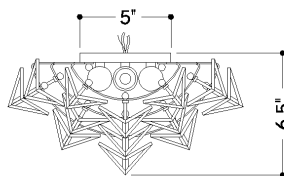

SHIPPING

Carton 1: 20" x 16" x 10"

Carton 1 Weight: 9lb

Shipping Method: Ground

Country of Origin: PH

TOP