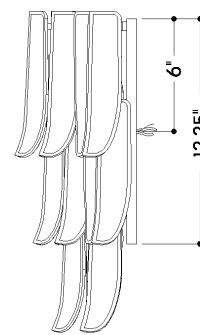

## DIMENSIONS / SPECS

Height: 17.25"

Width/Diameter: 12.75"

Canopy/Backplate: 0.75"

Product Weight: 5.5lb

Extension: 6.75"

Canopy/Backplate Shape: Rectangle

Sloped Ceiling Compatible: Yes

## SHIPPING

Carton 1: 20" x 16" x 10"

Carton 1 Weight: 9lb

Shipping Method: Ground

Country of Origin: PH

TOP

FRONT

SIDE