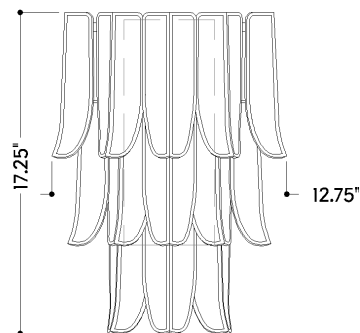

*Due to the one-of-a-kind nature of the medium, exact colors and patterns may vary slightly from the image shown.

FINISHES

VINTAGE GOLD LEAF

DIMENSIONS

Height: 17.25"

Width/Diameter: 12.75"

Canopy/Backplate: 0.75"

Product Weight: 5.5lb

Extension: 6.75"

Canopy/Backplate Shape: Rectangle

Sloped Ceiling Compatible: No

Living Finish: No

Uplight Only: No

Shade

Shade 1: Natural Marine

Wire Length: 7"

Gem Box Required (2"x3"): No

Dark Sky: No

SHIPPING

Carton 1: 20" x 16" x 10"

Carton 1 Weight: 9lb

Shipping Method: Ground

Country of Origin: PH

TOP

FRONT

SIDE