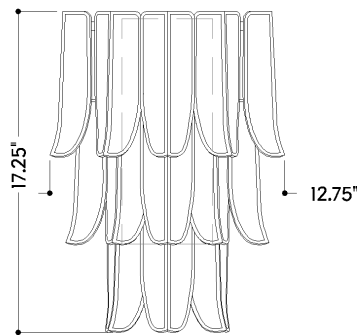

## DIMENSIONS / SPECS

Height: 17.25"

Width/Diameter: 12.75"

Canopy/Backplate: 0.75"

Product Weight: 5.5lb

Extension: 6.75"

Canopy/Backplate Shape: Rectangle

Sloped Ceiling Compatible: Yes

## SHIPPING

Carton 1: 20" x 16" x 10"

Carton 1 Weight: 9lb

Shipping Method: Ground

Country of Origin: PH

TOP

FRONT

SIDE