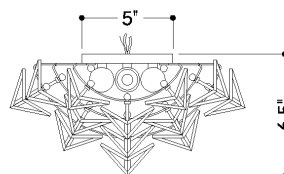

*Due to the one-of-a-kind nature of the medium, exact colors and patterns may vary slightly from the image shown.

FINISHES

VINTAGE GOLD LEAF

DIMENSIONS

Height: 17.25"

Width/Diameter: 12.75"

Canopy/Backplate: 0.75"

Product Weight: 5.5lb

Extension: 6.75"

Canopy/Backplate Shape: Rectangle

Sloped Ceiling Compatible: No

Living Finish: No

Uplight Only: No

Shade

Shade 1: Natural Marine

Wire Length: 7"

Gem Box Required (2"x3"): No

Dark Sky: No

SHIPPING

Carton 1: 20" x 16" x 10"

Carton 1 Weight: 9lb

Shipping Method: Ground

Country of Origin: PH

TOP

FRONT

SIDE