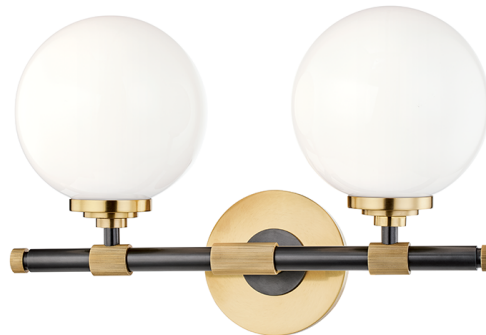

BOWERY

3702-AOB

FINISHES

AGED BRASS/OLD BRONZE

DIMENSIONS

Height: 10"

Width/Diameter: 15"

Canopy/Backplate: 4.75"

Product Weight: 3.52lb

Extension: 7"

Top to Center: 7.75"

Canopy/Backplate Shape: Round

Sloped Ceiling Compatible: No

Living Finish: No

Uplight Only: No

Shade

Shade 1: Glass

Shade 1 Finish: Opal Glossy

Shade 1 Bottom L/W: 0" / 6"

Shade 1 Height: 5.875"

Replacement Glass Item #(s): GLS-003701

ELECTRICAL

Bulb 1

Bulb Included: No

Socket: E26 Medium Base

Bulb Type: B11

Max Wattage: 60

Bulb Quantity: 2

Wire Length: 7"

Cord Type: B & W TEFLON W/ GROUND WIRE

Gem Box Required (2"x3"): No

Dark Sky: No