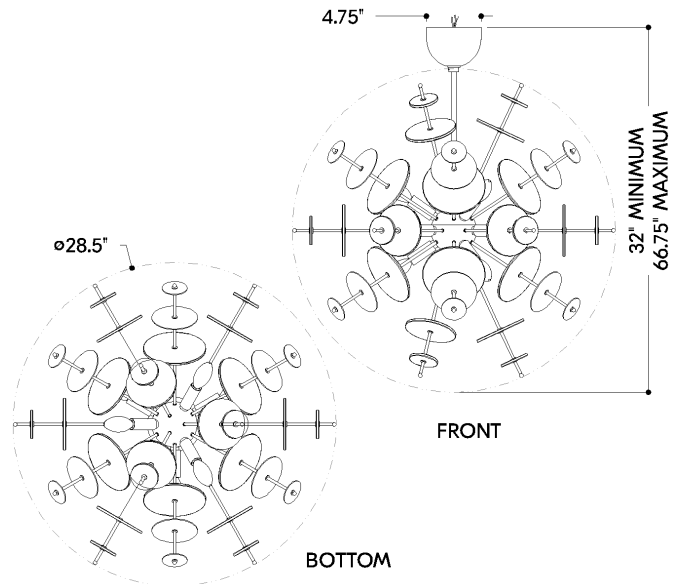

GLEASON

371-29-VGL

More than a chandelier, Gleason is a contemporary work of art. With a futuristic Sputnik design, it features a burst of Vintage Gold Leaf spokes adorned with decorative cast glass and gold discs. The interplay between reflection, refraction, and transparency creates a compelling display of light. Available in two sizes, it provides a compelling statement piece.

FINISHES

VINTAGE GOLD LEAF

DIMENSIONS

Height: 25.75"

Width/Diameter: 28.5"

Minimum Height: 31.25"

Maximum Height: 66.75"

Canopy/Backplate: 4.75"

Hanging Type: 1-6" / 2-12" / 1-18" Stems

Product Weight: 22lb

Canopy/Backplate Shape: Round

Sloped Ceiling Compatible: No

Living Finish: No

Uplight Only: No

Shade

Shade 1: Glass

Shade 1 Finish: Clear

Shade 2: Glass

Shade 2 Finish: Clear Seeded

ELECTRICAL

Bulb 1

Bulb Included: No

Socket: E12 Candelabra Base

Bulb Type: B11

Max Wattage: 8

Bulb Quantity: 9

Wire Length: 144"

Gem Box Required (2"x3"): No

Dark Sky: No

SHIPPING

Carton 1: 42" x 36" x 16"

Carton 1 Weight: 49lb

Shipping Method: Truck Only

Country of Origin: PH

HUDSON VALLEY
LIGHTING GROUP

| hvlgroup.com | 1.800.814.3993