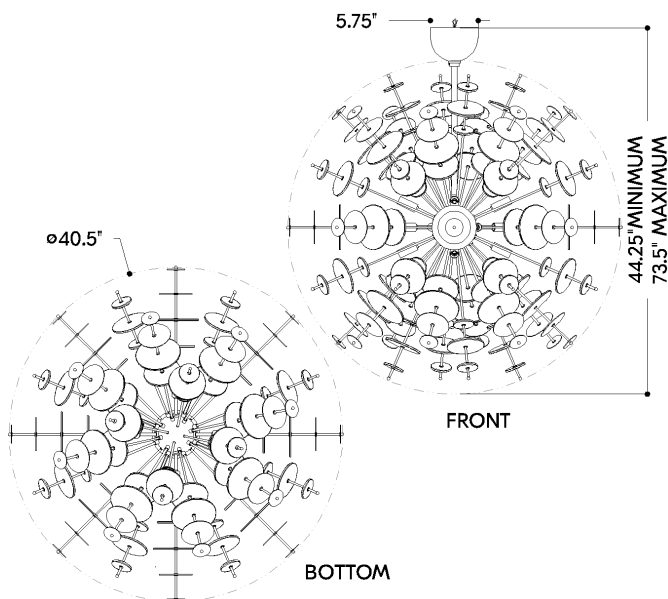

FINISHES

VINTAGE GOLD LEAF

DIMENSIONS / SPECS

Height: 37"
Width/Diameter: 40.5"
Minimum Height: 44.5"
Maximum Height: 74"
Canopy/Backplate: 5.75"
Hanging Type: 1-6" / 2-12" / 1-18" Stems
Product Weight: 90lb
Canopy/Backplate Shape: Round
Sloped Ceiling Compatible: Yes
Living Finish: No
Uplight Only: No

Shade 1: Glass
Shade 1 Finish: Clear
Shade 2: Glass
Shade 2 Finish: Clear Seeded

ELECTRICAL

Bulb 1

Bulb Included: No
Socket: E12 Candelabra Base
Bulb Type: B11
Max Wattage: 8
Bulb Quantity: 12
Wire Length: 144"
Gem Box Required (2"x3"): No
Dark Sky: No

SHIPPING

Carton 1: 59" x 36" x 21"
Carton 1 Weight: 100lb
Shipping Method: Truck Only
Country of Origin: PH

HUDSON VALLEY
LIGHTING GROUP