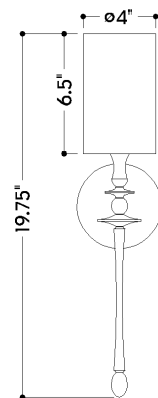

FINISHES

AGED BRASS

DIMENSIONS

Height: 19.75"
Width/Diameter: 4.75"
Canopy/Backplate: 4.75"
Product Weight: 2.12lb
Extension: 4.75"
Top to Center: 9.25"
Canopy/Backplate Shape: Round
Sloped Ceiling Compatible: No
Living Finish: No
Uplight Only: No

Shade

Shade 1: Textile
Shade 1 Finish: White Linen
Shade 1 Top Width: 4"
Shade 1 Bottom L/W: 0" / 4"
Shade 1 Height: 6.5"

ELECTRICAL

Bulb 1

Bulb Included: No
Socket: E12 Candelabra Base
Bulb Type: B11
Max Wattage: 8
Bulb Quantity: 1
Wire Length: 7"
Cord Type: B & W TEFLON W/ GROUND WIRE
Gem Box Required (2"x3"): No
Dark Sky: No

SHIPPING

Carton 1: 12" x 12" x 8"
Carton 1 Weight: 4lb
Shipping Method: Ground
Country of Origin: VN

TOP

FRONT

SIDE