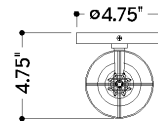

FINISHES

AGED BRASS

DIMENSIONS

Height: 19.75"
Width/Diameter: 4.75"
Canopy/Backplate: 4.75"
Product Weight: 2.12lb
Extension: 4.75"
Top to Center: 9.25"
Canopy/Backplate Shape: Round
Sloped Ceiling Compatible: No
Living Finish: No
Uplight Only: No

Shade

Shade 1: Textile
Shade 1 Finish: White Linen
Shade 1 Top Width: 4"
Shade 1 Bottom L/W: 0" / 4"
Shade 1 Height: 6.5"

ELECTRICAL

Bulb 1

Bulb Included: No
Socket: E12 Candelabra Base
Bulb Type: B11
Max Wattage: 8
Bulb Quantity: 1
Wire Length: 7"
Cord Type: B & W TEFLON W/ GROUND WIRE
Gem Box Required (2"x3"): No
Dark Sky: No

SHIPPING

Carton 1: 12" x 12" x 8"
Carton 1 Weight: 4lb
Shipping Method: Ground
Country of Origin: VN

TOP

FRONT

SIDE