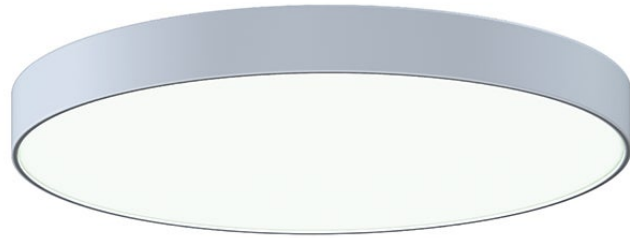

## DIMENSIONS

Height: 4"

Width/Diameter: 23.75"

Canopy/Backplate: 18.75"

Product Weight: 20lb

Canopy/Backplate Shape: Round

Sloped Ceiling Compatible: No

Living Finish: No

## Shade

Shade 1: Metal

Shade 1 Finish: Satin White

Shade 2: Diffuser

Shade 2 Finish: White