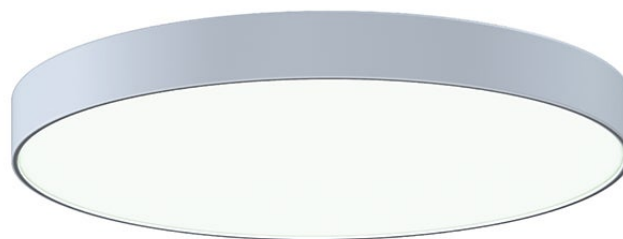

FINISHES

Satin White

Coastal Suitable Finish (EPM): No

DIMENSIONS

Height: 4"

Width/Diameter: 23.75"

Canopy/Backplate: 18.75"

Product Weight: 20lb

Canopy/Backplate Shape: Round

Sloped Ceiling Compatible: No

Living Finish: No

Uplight Only: No

Shade

Shade 1: Metal

Shade 1 Finish: Satin White

Shade 2: Diffuser

Shade 2 Finish: White

ELECTRICAL

Bulb 1

Bulb Included: N/A

Socket: Integrated LED

Bulb Type: LED

Max Wattage: 53

Bulb Quantity: 1