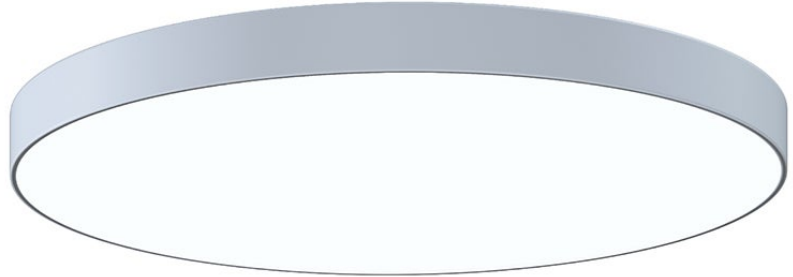

PI

3748.03-35

Suspended, the architectural presence of Pi punctuates the less is more idiom of Mies. Pi Pendants are now available in solid round and square shapes, as well as round ring and square ring pendants. Pi Pendants are available in multiples sizes, finishes, and color temperatures.

FINISHES

Satin White

Coastal Suitable Finish (EPM): No

DIMENSIONS

Height: 4"

Width/Diameter: 29.5"

Canopy/Backplate: 23.5"

Product Weight: 30lb

Canopy/Backplate Shape: Round

Sloped Ceiling Compatible: No

Living Finish: No

Uplight Only: No

Shade

Shade 1: Metal

Shade 1 Finish: Satin White

Shade 2: Diffuser

Shade 2 Finish: White

ELECTRICAL

Bulb 1

Bulb Included: N/A

Socket: Integrated LED

Bulb Type: LED

Max Wattage: 72

Bulb Quantity: 1