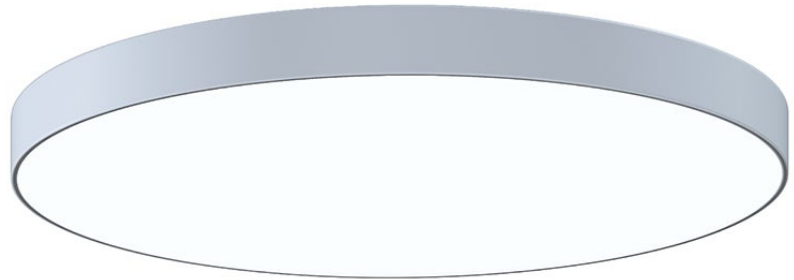

PI

3748.03

A family of geometric chandeliers and flush mounts, Pi includes pared-down circular and square profiles that emit atmospheric light in an unobtrusive, utilitarian way. In the chandelier version, the large block shapes are available with both open and closed silhouettes. In multiple sizes and finishes of Satin White, Bright Satin Aluminum, and Satin Black, this family provides sleek contemporary lighting for expansive spaces.

FINISHES

Satin White

DIMENSIONS

Height: 4"
Width/Diameter: 29.5"
Canopy/Backplate: 23.5"
Product Weight: 30lb
Canopy/Backplate Shape: Round
Sloped Ceiling Compatible: No
Living Finish: No
Uplight Only: No

Shade

Shade 1: Metal
Shade 1 Finish: Satin White
Shade 2: Diffuser
Shade 2 Finish: White

ELECTRICAL

Bulb 1

Bulb Included: N/A
Socket: Integrated LED
Bulb Type: LED
Max Wattage: 72
Bulb Quantity: 1
Gem Box Required (2"x3"): No
Dark Sky: No
CRI: 90
Color Temp.: 3000k
Lumens: 5950
Title 24: No
Field Serviceable: No
Initial Lumens: 8700
IP Rating: N/A