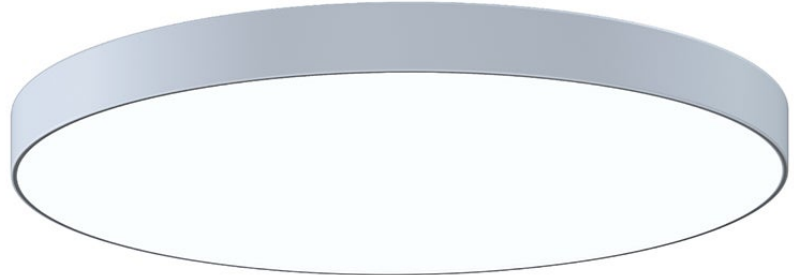

PI

3748.03

Suspended, the architectural presence of Pi punctuates the less is more idiom of Mies. Pi Pendants are now available in solid round and square shapes, as well as round ring and square ring pendants. Pi Pendants are available in multiples sizes, finishes, and color temperatures.

FINISHES

Satin White

Coastal Suitable Finish (EPM): No

DIMENSIONS

Height: 4"

Width/Diameter: 29.5"

Canopy/Backplate: 23.5"

Product Weight: 30lb

Canopy/Backplate Shape: Round

Sloped Ceiling Compatible: No

Living Finish: No

Uplight Only: No

Shade

Shade 1: Metal

Shade 1 Finish: Satin White

Shade 2: Diffuser

Shade 2 Finish: White

ELECTRICAL

Bulb 1

Bulb Included: N/A

Socket: Integrated LED

Bulb Type: LED

Max Wattage: 72

Bulb Quantity: 1