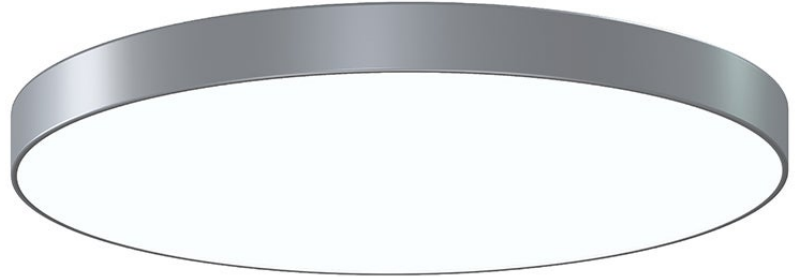

PI

3748.16

Suspended, the architectural presence of Pi punctuates the less is more idiom of Mies. Pi Pendants are now available in solid round and square shapes, as well as round ring and square ring pendants. Pi Pendants are available in multiples sizes, finishes, and color temperatures.

FINISHES

Bright Satin Aluminum

Coastal Suitable Finish (EPM): No

DIMENSIONS

Height: 4"

Width/Diameter: 29.5"

Canopy/Backplate: 23.5"

Product Weight: 30lb

Canopy/Backplate Shape: Round

Sloped Ceiling Compatible: No

Living Finish: No

Uplight Only: No

Shade

Shade 1: Metal

Shade 1 Finish: Bright Satin Aluminum

Shade 2: Diffuser

Shade 2 Finish: White

ELECTRICAL

Bulb 1

Bulb Included: N/A

Socket: Integrated LED

Bulb Type: LED

Max Wattage: 72

Bulb Quantity: 1