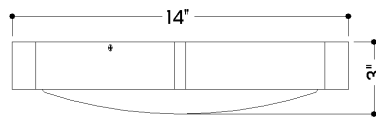

ANSONIA

377-14-VB

Exploring the beauty of mixed materiality, seeded Sprite Glass discs are displayed like precious gems within a polished Vintage Brass setting. While the bubbled texture of the glass embodies an underwater quality, the brass encasing serves as a steadfast anchor. Steeped in sophistication, Ansonia is available as a sconce in two sizes or a ceiling flush mount.

FINISHES

VINTAGE BRASS

DIMENSIONS / SPECS

Height: 3"
Width/Diameter: 14"
Canopy/Backplate: 12"
Product Weight: 9.75lb
Canopy/Backplate Shape: Round
Sloped Ceiling Compatible: Yes
Living Finish: Yes
Uplight Only: No

Shade 1: Glass
Shade 1 Finish: Clear Seeded
Shade 1 Top Width: 11.75"
Shade 1 Height: 1.5"

ELECTRICAL

Bulb 1
Bulb Included: N/A
Socket: Integrated LED
Bulb Type: LED
Max Wattage: 12
Bulb Quantity: 1
Wire Length: 7"
Dimmer Type: TRIAC
Gem Box Required (2"x3"): No
Dark Sky: No
CRI: 90
Color Temp.: 2700k
Lumens: 575
Title 24: No
Field Serviceable: No

FRONT