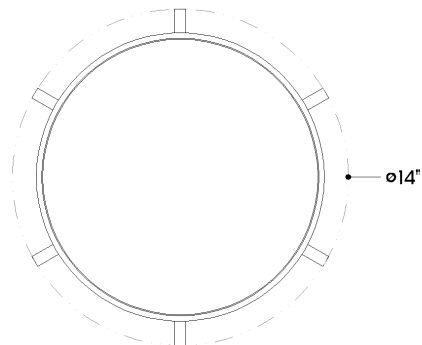

ANSONIA

377-14-VB

Exploring the beauty of mixed materiality, seeded Sprite Glass discs are displayed like precious gems within a polished Vintage Brass setting. While the bubbled texture of the glass embodies an underwater quality, the brass encasing serves as a steadfast anchor. Steeped in sophistication, Ansonia is available as a sconce in two sizes or a ceiling flush mount.

FINISHES

VINTAGE BRASS

DIMENSIONS / SPECS

Height: 3"
Width/Diameter: 14"
Canopy/Backplate: 12"
Product Weight: 9.75lb
Canopy/Backplate Shape: Round
Sloped Ceiling Compatible: Yes
Living Finish: Yes
Uplight Only: No

Shade 1: Glass
Shade 1 Finish: Clear Seeded
Shade 1 Top Width: 11.75"
Shade 1 Height: 1.5"

ELECTRICAL

Bulb 1
Bulb Included: N/A
Socket: Integrated LED
Bulb Type: LED
Max Wattage: 12
Bulb Quantity: 1
Wire Length: 7"
Dimmer Type: TRIAC
Gem Box Required (2"x3"): No
Dark Sky: No
CRI: 90
Color Temp.: 2700k
Lumens: 575
Title 24: No
Field Serviceable: No

BOTTOM

SHIPPING

Carton 1: 19" x 19" x 7"
Carton 1 Weight: 12lb
Shipping Method: Ground
Country of Origin: VN