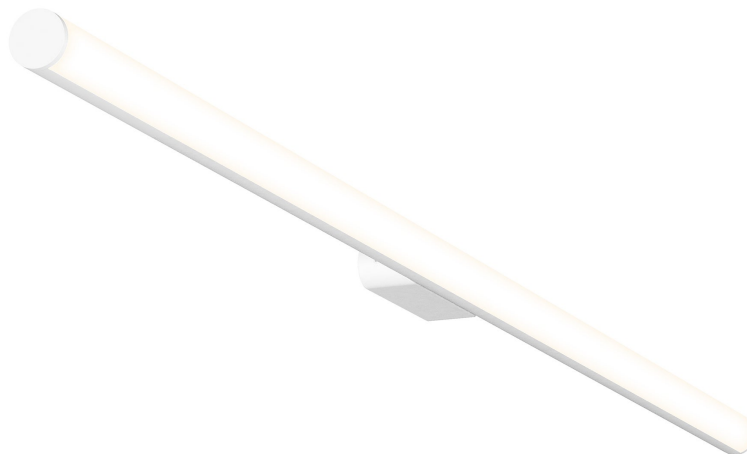

FINO™

3773.03-35

Ultra-thin and minimally scaled, the Fino™ family is polished everyday lighting at its best. The slender LED tube in each chandelier and sconce emits illumination as a single, uninterrupted line. An attractive and discreet alternative to recessed lighting, the slim profile of Fino™ appears almost weightless. Available in five sizes as a chandelier and a bath and vanity sconce, Fino™ integrates into any design scheme with ease. Finish options vary by fixture and include Polished Chrome, Satin Black, Satin Chrome, and Satin White.

FINISHES

Satin White

No

DIMENSIONS

Sloped Ceiling Compatible: No

Living Finish: No

Uplight Only: No

Shade

ELECTRICAL

Bulb 1

Bulb Included: No

Bulb Quantity: 1

Gem Box Required (2"x3"): No

Dark Sky: No

CRI: 0

Color Temp.: 3500k

Lumens: 0

Title 24: No

Field Serviceable: No

IP Rating: N/A

SHIPPING

Carton 1: 3" x 3" x 3"

Carton 1 Weight: 3lb

Shipping Method: Ground