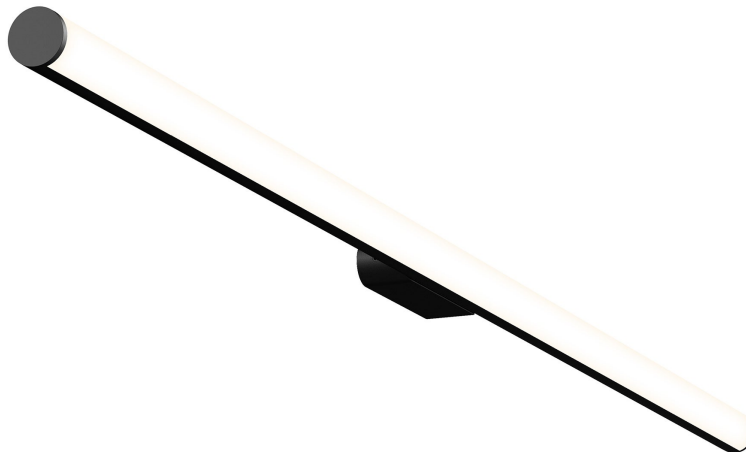

FINO™

3773.25-35

Ultra-thin and minimally scaled, the Fino™ family is polished everyday lighting at its best. The slender LED tube in each chandelier and sconce emits illumination as a single, uninterrupted line. An attractive and discreet alternative to recessed lighting, the slim profile of Fino™ appears almost weightless. Available in five sizes as a chandelier and a bath and vanity sconce, Fino™ integrates into any design scheme with ease. Finish options vary by fixture and include Polished Chrome, Satin Black, Satin Chrome, and Satin White.

FINISHES

SATIN BLACK

No

DIMENSIONS

Sloped Ceiling Compatible: No

Living Finish: No

Uplight Only: No

Shade

ELECTRICAL

Bulb 1

Bulb Included: No

Bulb Quantity: 1

Gem Box Required (2"x3"): No

Dark Sky: No

CRI: 0

Color Temp.: 3500k

Lumens: 0

Title 24: No

Field Serviceable: No

IP Rating: N/A

SHIPPING

Carton 1: 3" x 3" x 3"

Carton 1 Weight: 3lb

Shipping Method: Ground

Country of Origin: