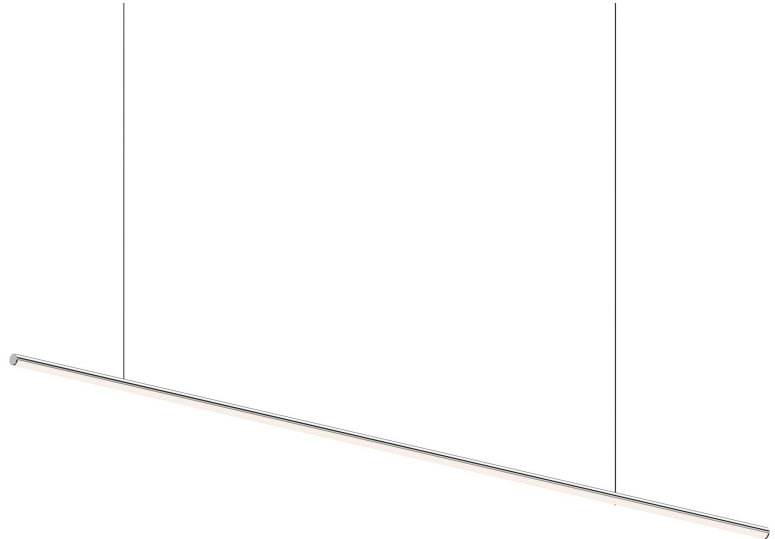

## DIMENSIONS

Height: 0.75"

Width/Diameter: 70"

Length: 0.75"

Minimum Height: 3"

Maximum Height: 240"

Canopy/Backplate: 5"

Hanging Type: 20' Adjustable Cord/Cable

Canopy/Backplate Shape: Round

Sloped Ceiling Compatible: No

Living Finish: No

Uplight Only: No

## Shade

Shade 1: Acrylic

Shade 1 Finish: White

Shade 1 Top Width: 69.75"

Shade 1 Height: 0.25"