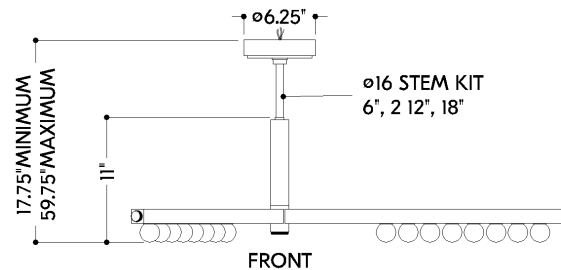

FINISHES

VINTAGE BRASS

DIMENSIONS

Height: 11"
Width/Diameter: 50.5"
Minimum Height: 17.75"
Maximum Height: 59.75"
Canopy/Backplate: 6.25"
Hanging Type: 1-6" / 2-12" / 1-18" Stems
Product Weight: 19.62lb
Canopy/Backplate Shape: Round
Sloped Ceiling Compatible: No
Living Finish: Yes
Uplight Only: No

Shade

Shade 1: Crystal
Shade 1 Top Width: 1.75"
Shade 1 Height: 1.75"

ELECTRICAL

Bulb 1

Bulb Included: N/A
Socket: Integrated LED
Max Wattage: 37
Bulb Quantity: 3
Wire Length: 144"
Dimmer Type: TRIAC, 0-10 VOLT
Gem Box Required (2"x3"): No
Dark Sky: No
CRI: 90
Color Temp.: 2700k
Lumens: 1200
Title 24: No
Field Serviceable: No