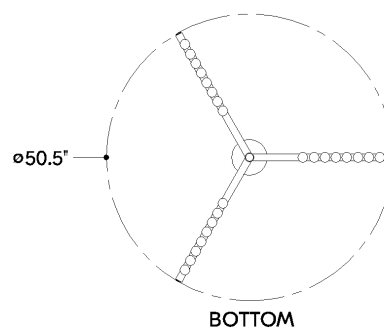

FINISHES

VINTAGE BRASS

DIMENSIONS

Height: 11"
Width/Diameter: 50.5"
Minimum Height: 17.75"
Maximum Height: 59.75"
Canopy/Backplate: 6.25"
Hanging Type: 1-6" / 2-12" / 1-18" Stems
Product Weight: 19.62lb
Canopy/Backplate Shape: Round
Sloped Ceiling Compatible: No
Living Finish: Yes
Uplight Only: No

Shade

Shade 1: Crystal
Shade 1 Top Width: 1.75"
Shade 1 Height: 1.75"

ELECTRICAL

Bulb 1

Bulb Included: N/A
Socket: Integrated LED
Max Wattage: 37
Bulb Quantity: 3
Wire Length: 144"
Dimmer Type: TRIAC, 0-10 VOLT
Gem Box Required (2"x3"): No
Dark Sky: No
CRI: 90
Color Temp.: 2700k
Lumens: 1200
Title 24: No
Field Serviceable: No