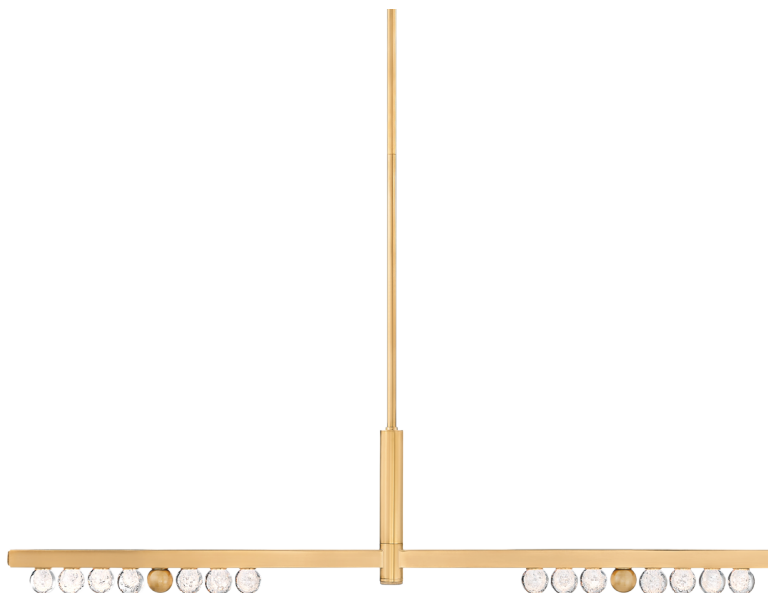

ANNECY

382-51-VB

Bright and balanced, the crystal glass orbs of Annecy recall the glamor of an old Hollywood vanity mirror. Lined in a row on a slender Vintage Brass frame, the LED-lit orbs shine brightly over modern interiors. Available as a sconce or chandelier in two sizes, Annecy illuminates a large space with finesse.

FINISHES

VINTAGE BRASS

Coastal Suitable Finish (EPM): No

DIMENSIONS

Height: 11"

Width/Diameter: 6.25"

Length: 50.5"

Minimum Height: 17.75"

Maximum Height: 59.75"

Canopy/Backplate: 6.25"

Product Weight: 14.73lb

Canopy/Backplate Shape: Round

Sloped Ceiling Compatible: No

Living Finish: Yes

Uplight Only: No

Shade

Shade 1: Crystal

Shade 1 Finish: Clear

Shade 1 Top Width: 1.75"

Shade 1 Height: 1.75"

Shade 2 Finish: Vintage Brass

Shade 2 Top Width: 1.75"

ELECTRICAL

Bulb 1