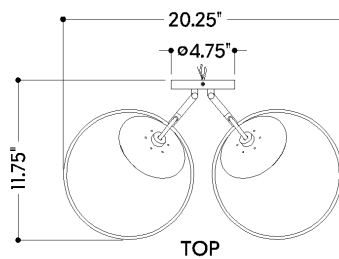

FINISHES

AGED BRASS

DIMENSIONS

Height: 16.75"
Width/Diameter: 20.25"
Canopy/Backplate: 4.75"
Product Weight: 7.43lb
Extension: 11.75"
Top to Center: 10.5"
Canopy/Backplate Shape: Round
Sloped Ceiling Compatible: No
Living Finish: No
Uplight Only: No

Shade

Shade 1: Glass
Shade 1 Finish: Cloud
Shade 1 Top Width: 9"
Shade 1 Height: 8.5"

ELECTRICAL

Bulb 1

Bulb Included: No
Socket: E26 Medium Base
Bulb Type: A19
Max Wattage: 15
Bulb Quantity: 2
Wire Length: 7"
Cord Type: B & W TEFLON W/ GROUND WIRE
Gem Box Required (2"x3"): No
Dark Sky: No

SHIPPING

Carton 1: 25" x 17" x 14"
Carton 1 Weight: 13lb
Shipping Method: Ground
Country of Origin: VN

TOP

FRONT

SIDE