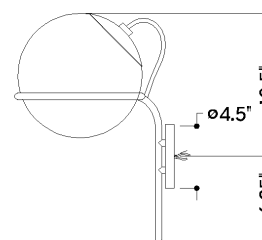

FINISHES

AGED BRASS

DIMENSIONS

Height: 16.75"
Width/Diameter: 20.25"
Canopy/Backplate: 4.75"
Product Weight: 7.43lb
Extension: 11.75"
Top to Center: 10.5"
Canopy/Backplate Shape: Round
Sloped Ceiling Compatible: No
Living Finish: No
Uplight Only: No

Shade

Shade 1: Glass
Shade 1 Finish: Cloud
Shade 1 Top Width: 9"
Shade 1 Height: 8.5"

ELECTRICAL

Bulb 1

Bulb Included: No
Socket: E26 Medium Base
Bulb Type: A19
Max Wattage: 15
Bulb Quantity: 2
Wire Length: 7"
Cord Type: B & W TEFLON W/ GROUND WIRE
Gem Box Required (2"x3"): No
Dark Sky: No

SHIPPING

Carton 1: 25" x 17" x 14"
Carton 1 Weight: 13lb
Shipping Method: Ground
Country of Origin: VN

TOP

FRONT

SIDE