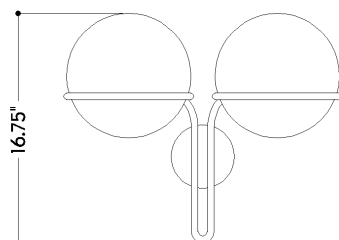

FINISHES

AGED BRASS

DIMENSIONS

Height: 16.75"
Width/Diameter: 20.25"
Canopy/Backplate: 4.75"
Product Weight: 7.43lb
Extension: 11.75"
Top to Center: 10.5"
Canopy/Backplate Shape: Round
Sloped Ceiling Compatible: No
Living Finish: No
Uplight Only: No

Shade

Shade 1: Glass
Shade 1 Finish: Cloud
Shade 1 Top Width: 9"
Shade 1 Height: 8.5"

ELECTRICAL

Bulb 1

Bulb Included: No
Socket: E26 Medium Base
Bulb Type: A19
Max Wattage: 15
Bulb Quantity: 2
Wire Length: 7"
Cord Type: B & W TEFLON W/ GROUND WIRE
Gem Box Required (2"x3"): No
Dark Sky: No

SHIPPING

Carton 1: 25" x 17" x 14"
Carton 1 Weight: 13lb
Shipping Method: Ground
Country of Origin: VN

TOP

FRONT

SIDE