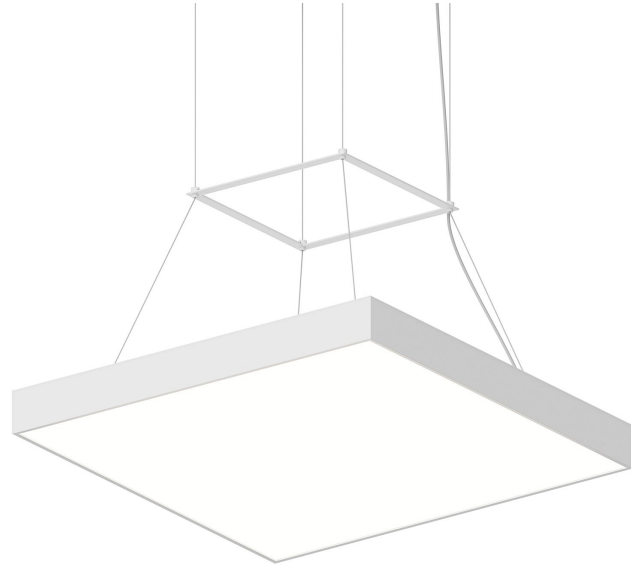

FINISHES

Satin White

Coastal Suitable Finish (EPM): No

DIMENSIONS

Height: 2.5"

Width/Diameter: 24"

Length: 24"

Minimum Height: 11"

Maximum Height: 240"

Canopy/Backplate: 1.75"

Hanging Type: 20' Adjustable Cable

Product Weight: 22lb

Canopy/Backplate Shape: Round

Sloped Ceiling Compatible: No

Living Finish: No

Uplight Only: No

Shade

Shade 1: Metal

Shade 1 Finish: Satin White

ELECTRICAL

Bulb 1

Bulb Included: N/A

Socket: Integrated LED

Bulb Type: LED