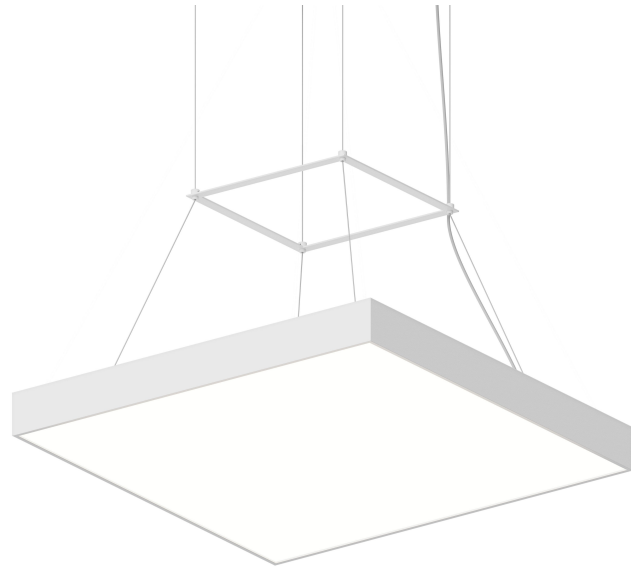

## DIMENSIONS

Height: 2.5"

Width/Diameter: 24"

Length: 24"

Minimum Height: 11"

Maximum Height: 240"

Canopy/Backplate: 1.75"

Hanging Type: 20' Adjustable Cable

Product Weight: 22lb

Canopy/Backplate Shape: Round

Sloped Ceiling Compatible: No

Living Finish: No

Uplight Only: No

## Shade

Shade 1: Metal

Shade 1 Finish: Satin White