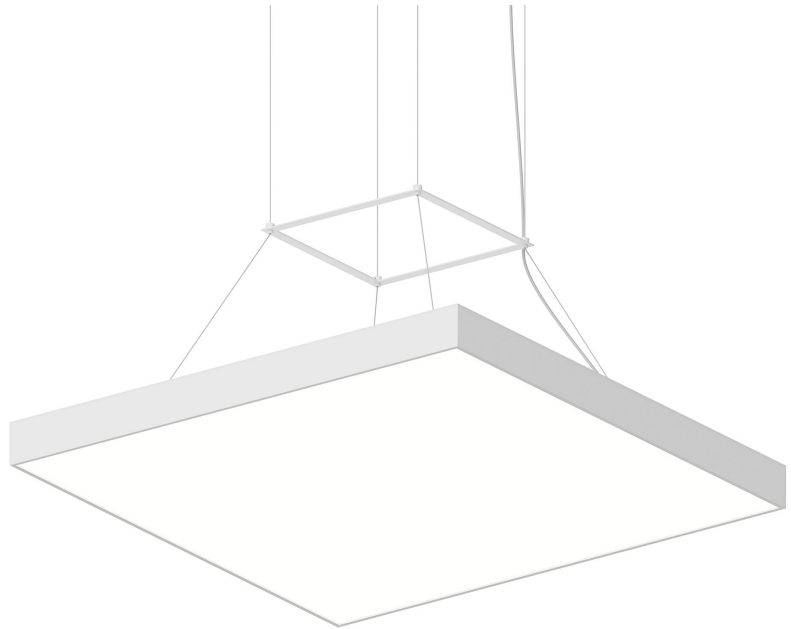

FINISHES

Satin White

Coastal Suitable Finish (EPM): No

DIMENSIONS

Height: 2.5"

Width/Diameter: 30"

Length: 30"

Minimum Height: 13"

Maximum Height: 240"

Canopy/Backplate: 1.75"

Hanging Type: 20' Adjustable Cable

Product Weight: 33lb

Canopy/Backplate Shape: Round

Sloped Ceiling Compatible: No

Living Finish: No

Uplight Only: No

Shade

Shade 1: Metal

Shade 1 Finish: Satin White

ELECTRICAL

Bulb 1

Bulb Included: N/A

Socket: Integrated LED

Bulb Type: LED