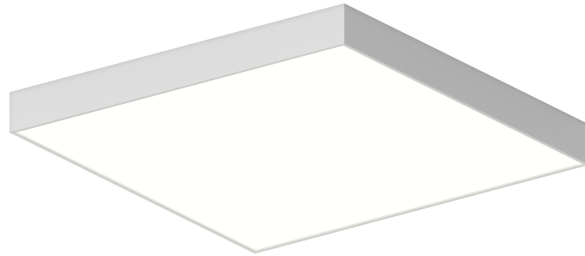

FINISHES

Satin White

Coastal Suitable Finish (EPM): No

DIMENSIONS

Height: 4"

Width/Diameter: 24"

Length: 24"

Canopy/Backplate: 1.5"

Product Weight: 24.2lb

Canopy/Backplate Shape: Round

Sloped Ceiling Compatible: No

Living Finish: No

Uplight Only: No

Shade

Shade 1: Metal

Shade 1 Finish: Satin White