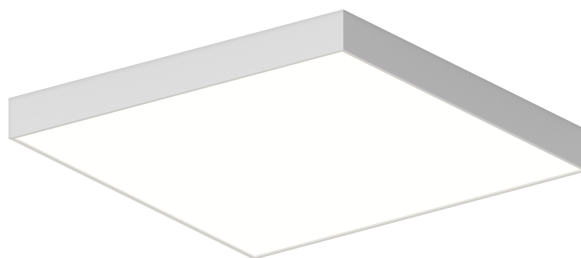

FINISHES

Satin White

Coastal Suitable Finish (EPM): No

DIMENSIONS

Height: 4"

Width/Diameter: 24"

Length: 24"

Canopy/Backplate: 1.5"

Product Weight: 24.2lb

Canopy/Backplate Shape: Round

Sloped Ceiling Compatible: No

Living Finish: No

Uplight Only: No

Shade

Shade 1: Metal

Shade 1 Finish: Satin White