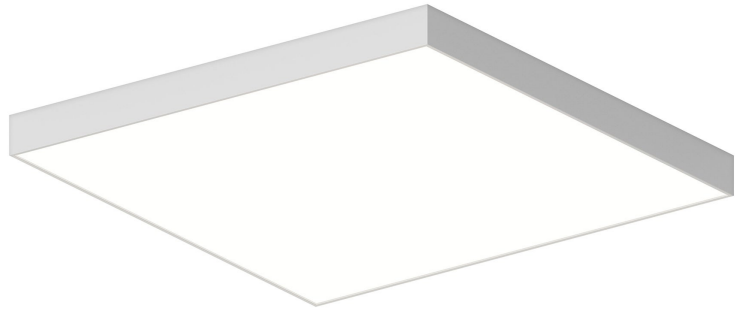

FINISHES

Satin White

Coastal Suitable Finish (EPM): No

DIMENSIONS

Height: 4"

Width/Diameter: 30"

Length: 30"

Canopy/Backplate: 1.5"

Product Weight: 35.2lb

Canopy/Backplate Shape: Round

Sloped Ceiling Compatible: No

Living Finish: No

Uplight Only: No

Shade

Shade 1: Metal

Shade 1 Finish: Satin White