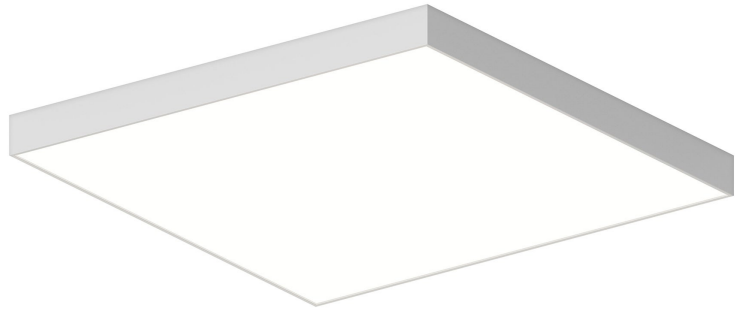

## DIMENSIONS

Height: 4"

Width/Diameter: 30"

Length: 30"

Canopy/Backplate: 1.5"

Product Weight: 35.2lb

Canopy/Backplate Shape: Round

Sloped Ceiling Compatible: No

## Shade

Shade 1: Metal

Shade 1 Finish: Satin White