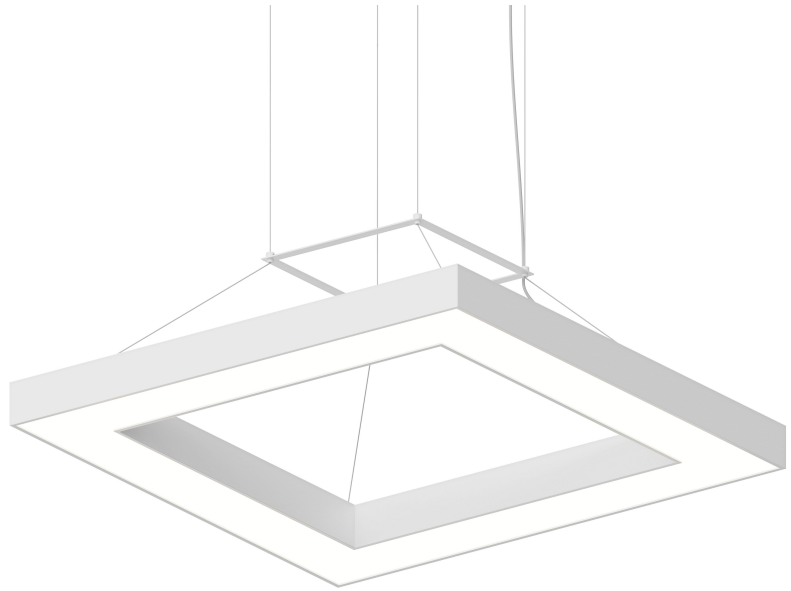

## DIMENSIONS

Height: 2.5"

Width/Diameter: 30"

Length: 30"

Minimum Height: 16"

Maximum Height: 240"

Canopy/Backplate: 1.75"

Hanging Type: 20' Adjustable Cable

Product Weight: 26.4lb

Canopy/Backplate Shape: Round

Sloped Ceiling Compatible: No

Living Finish: No

Uplight Only: No

## Shade

Shade 1: Metal

Shade 1 Finish: Satin White