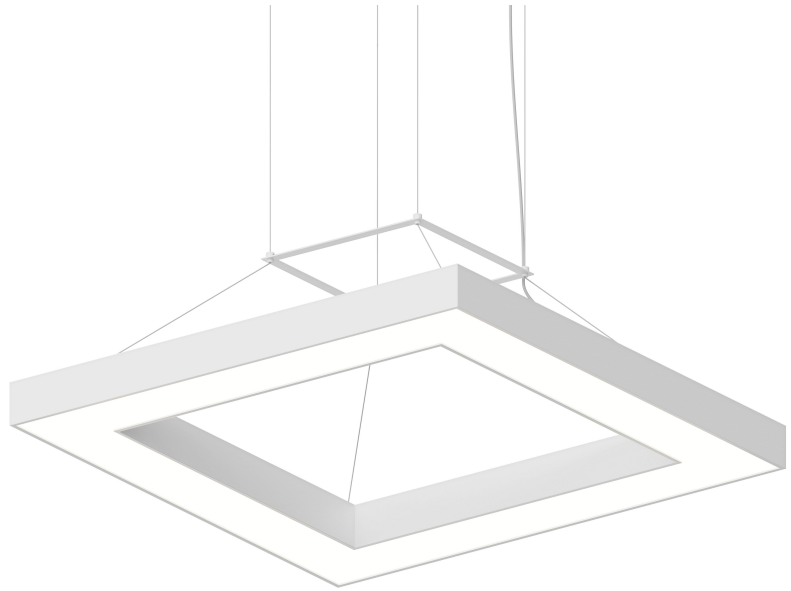

FINISHES

Satin White

Coastal Suitable Finish (EPM): No

DIMENSIONS

Height: 2.5"

Width/Diameter: 30"

Length: 30"

Minimum Height: 16"

Maximum Height: 240"

Canopy/Backplate: 1.75"

Hanging Type: 20' Adjustable Cable

Product Weight: 26.4lb

Canopy/Backplate Shape: Round

Sloped Ceiling Compatible: No

Living Finish: No

Uplight Only: No

Shade

Shade 1: Metal

Shade 1 Finish: Satin White

ELECTRICAL

Bulb 1

Bulb Included: N/A

Socket: Integrated LED

Bulb Type: LED