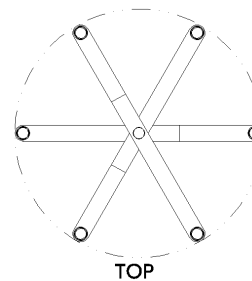

TOP

SHIPPING

Carton 1: 39" x 25" x 7"
Carton 1 Weight: 45lb
Shipping Method: Ground
Country of Origin: VN