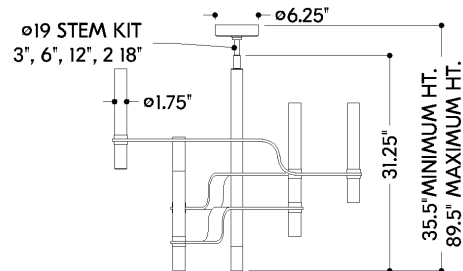

FINISHES

AGED BRASS

DIMENSIONS

Height: 31.25"
Width/Diameter: 36"
Minimum Height: 35.5"
Maximum Height: 89.5"
Canopy/Backplate: 6.25"
Hanging Type: 1-3" / 1-6" / 1-12" / 2-18" Stems
Product Weight: 30.84lb
Canopy/Backplate Shape: Round
Sloped Ceiling Compatible: No
Living Finish: No
Uplight Only: No

Shade

Shade 1: Glass
Shade 1 Finish: Matte Cloud
Shade 1 Top Width: 1.75"
Shade 1 Height: 10"

ELECTRICAL

Bulb 1

Bulb Included: N/A
Socket: Integrated LED
Max Wattage: 55
Bulb Quantity: 6
Wire Length: 120"
Cord Type: B & W TEFLON W/ GROUND WIRE
Dimmer Type: ELV, TRIAC, 0-10 VOLT
Gem Box Required (2"x3"): No
Dark Sky: No
CRI: 90
Color Temp.: 2700k
Lumens: 3225
Title 24: No
Field Serviceable: No

FRONT

TOP

SHIPPING

Carton 1: 39" x 25" x 7"
Carton 1 Weight: 45lb
Shipping Method: Ground
Country of Origin: VN