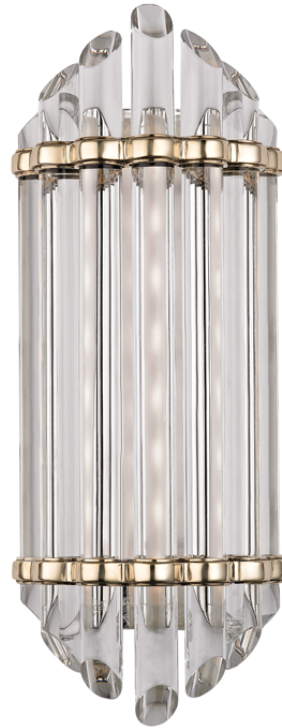

ALBION

408-AGB

FINISHES

AGED BRASS

DIMENSIONS

Height: 16.5"

Width/Diameter: 6.5"

Product Weight: 9lb

Extension: 4.25"

Top to Center: 8.25"

Canopy/Backplate Shape: Rectangle

Sloped Ceiling Compatible: No

Living Finish: No

Uplight Only: Yes

Shade

Shade 1: Glass

Shade 1 Finish: Clear

Shade 2: Glass

Shade 2 Finish: Clear

Replacement Glass Item #(s): GLS-000408-R1

ELECTRICAL

Bulb 1

Bulb Included: N/A

Socket: Integrated LED

Max Wattage: 12

Bulb Quantity: 1

Wire Length: 7"

Dimmer Type: TRIAC

Switch Type: N/A

Gem Box Required (2"x3"): No

Dark Sky: No

CRI: 90

Color Temp.: 2700k

Lumens: 630

Title 24: No

Field Serviceable: Yes

SHIPPING

Carton 1: 21" x 10" x 10"

Carton 1 Weight: 11lb

Shipping Method: Ground

Country of Origin: VN