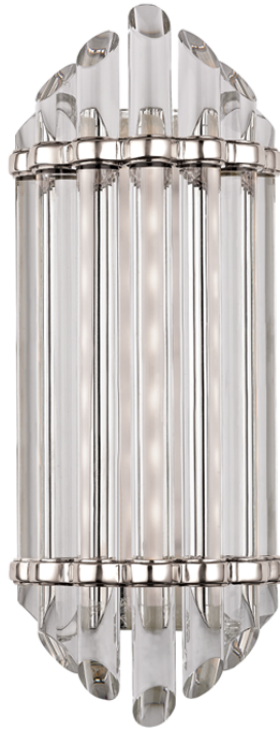

ALBION

408-PN

FINISHES

POLISHED NICKEL

DIMENSIONS

Height: 16.5"

Width/Diameter: 6.5"

Product Weight: 9lb

Extension: 4.25"

Top to Center: 8.25"

Canopy/Backplate Shape: Rectangle

Sloped Ceiling Compatible: No

Living Finish: No

Uplight Only: Yes

Shade

Shade 1: Glass

Shade 1 Finish: Clear

Shade 2: Glass

Shade 2 Finish: Clear

Replacement Glass Item #(s): GLS-000408-R1

ELECTRICAL

Bulb 1

Bulb Included: N/A

Socket: Integrated LED

Max Wattage: 12

Bulb Quantity: 1

Wire Length: 7"

Dimmer Type: TRIAC

Switch Type: N/A

Gem Box Required (2"x3"): No

Dark Sky: No

CRI: 90

Color Temp.: 2700k

Lumens: 630

Title 24: No

Field Serviceable: Yes

SHIPPING

Carton 1: 21" x 10" x 10"

Carton 1 Weight: 11lb

Shipping Method: Ground

Country of Origin: VN