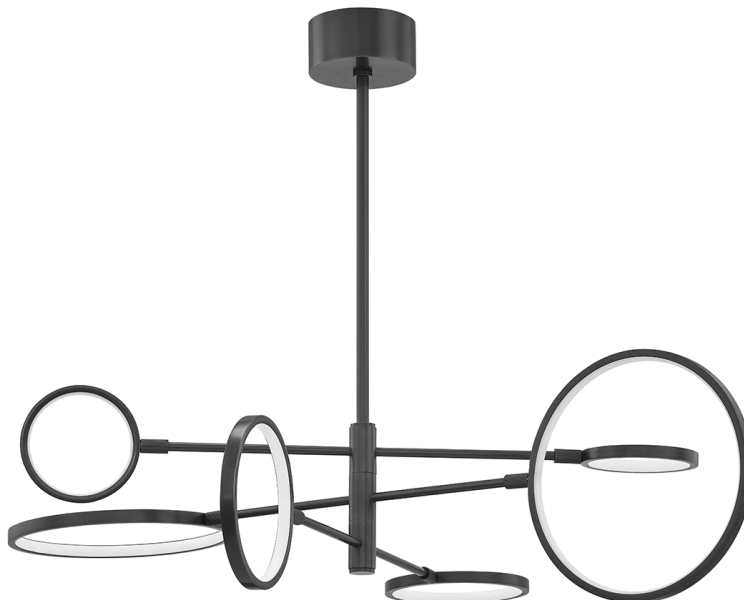

SATURN

4106-OB

Saturns celestial silhouette is a modern take on a mid-century theme. An ultra-low-profile flat, oval volume is offset below a ceiling mounted metal band. Saturn provides a unique and soft contemporary form for surface mounted illumination. The smooth disc of white frosted glass diffuses rich, even light, making Saturn an ideal illuminator and a softly elegant design element for modern living.

FINISHES

OLD BRONZE

DIMENSIONS

Height: 12.25"
Width/Diameter: 44.5"
Minimum Height: 16.25"
Maximum Height: 70.25"
Canopy/Backplate: 5.5"
Hanging Type: 1-3" / 1-6" / 1-12" / 2-18" Stems
Product Weight: 15lb
Canopy/Backplate Shape: Round
Sloped Ceiling Compatible: No
Living Finish: No
Uplight Only: No

Shade

Shade 1: Acrylic
Shade 1 Finish: Opal Matte
Shade 1 Top Width: 12"
Shade 2: {{EMPTY}}
Shade 2 Top Width: 8"
Replacement Glass Item #(s): GAS-004102-OB-S

ELECTRICAL

Bulb 1

Bulb Included: N/A
Socket: **Integrated LED**
Max Wattage: 55
Bulb Quantity: 0
Wire Length: 120"
Cord Type: B & W TEFLON W/ GROUND WIRE
Dimmer Type: ELV, TRIAC, 0-10 VOLT
Gem Box Required (2"x3"): No
Dark Sky: No
CRI: 90
Color Temp.: 2700k
Lumens: 2425
Title 24: No
Field Serviceable: Yes