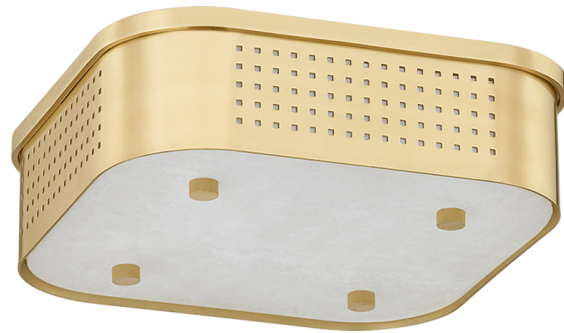

MADISON SQUARE

4114-AGB

Bringing two striking materials together, Madison Square features a thick panel of alabaster recessed into a sleek metal shade. Perforations in the shade add a graphic edge to this flush mount while facilitating side illumination. When the LED is illuminated, the milky alabaster comes alive with a warm, welcoming glow. Choose between two distinctive finish options: Aged Brass for a timeless elegance or Distressed Bronze for a more industrial feel.

*Due to the one-of-a-kind nature of the medium, exact colors and patterns may vary slightly from the image shown.

FINISHES

AGED BRASS

DIMENSIONS

Height: 4.25"
Width/Diameter: 13.25"
Length: 13.25"
Canopy/Backplate: 13.25"
Product Weight: 14.3lb
Canopy/Backplate Shape: Square
Sloped Ceiling Compatible: No
Living Finish: No
Uplight Only: No

Shade

Shade 1: Natural Stone
Shade 1 Finish: Alabaster
Shade 1 Top Length: 12.5"
Shade 1 Top Width: 12.5"
Shade 1 Height: 0.5"