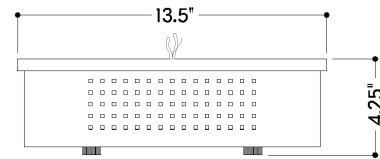

SHIPPING

Carton 1: 18" x 18" x 10"
Carton 1 Weight: 18lb
Shipping Method: Ground
Country of Origin: VN

FRONT