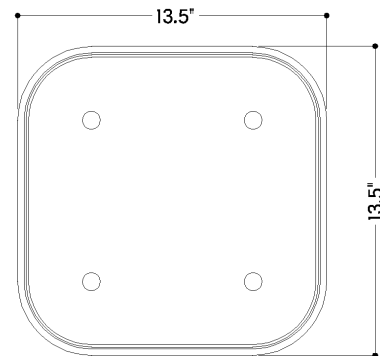

## DIMENSIONS

Height: 4.25"  
Width/Diameter: 13.25"  
Length: 13.25"  
Canopy/Backplate: 13.25"  
Product Weight: 14.3lb  
Canopy/Backplate Shape: Square  
Sloped Ceiling Compatible: No  
Living Finish: No  
Uplight Only: No

## Shade

Shade 1: Natural Stone  
Shade 1 Finish: Alabaster  
Shade 1 Top Length: 12.5"  
Shade 1 Top Width: 12.5"  
Shade 1 Height: 0.5"

### Bulb 1

Bulb Included: N/A  
Socket: Integrated LED  
Max Wattage: 25  
Bulb Quantity: 1  
Wire Length: 7"  
Cord Type: B & W TEFLON W/ GROUND WIRE  
Dimmer Type: ELV, TRIAC  
Gem Box Required (2"x3"): No  
Dark Sky: No  
CRI: 90  
Color Temp.: 2700k  
Lumens: 1200  
Title 24: No  
Field Serviceable: No

## SHIPPING

Carton 1: 18" x 18" x 10"  
Carton 1 Weight: 18lb  
Shipping Method: Ground  
Country of Origin: VN

FRONT

BOTTOM