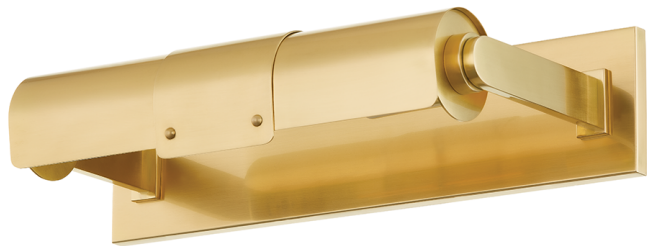

ONEONTA

4215-AGB

Oneonta elevates traditional picture lighting. The layered metalwork creates a telescoping effect that draws the eye to the fixture and the work of art it illuminates.

FINISHES

AGED BRASS (AGB)
DISTRESSED BRONZE (DB)

DIMENSIONS

Height: 3.5"

Width/Diameter: 15.25"

Canopy/Backplate: 0"

Hanging Type:

Product Weight: 4.96lb

GLASS

Attachment:

Glass 1:

Glass 2:

LAMPING

Bulb 1

Bulb Included: No

Socket: E26 Medium Base

Bulb: A19 • 1 • 6 Watt Max

Voltage: 120