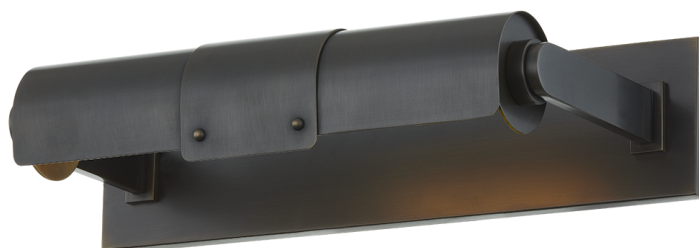

ONEONTA

4215-DB

Oneonta elevates traditional picture lighting. The layered metalwork creates a telescoping effect that draws the eye to the fixture and the work of art it illuminates.

FINISHES

Aged Brass (AGB)
Distressed Bronze (DB)

DIMENSIONS

Height: 3.5"

Width/Diameter: 15.25"

Canopy/Backplate: 15.25"

Hanging Type:

Product Weight: 4.96lb

GLASS

Attachment: