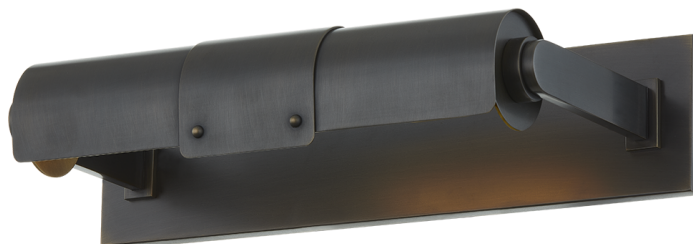

ONEONTA

4215-DB

Oneonta elevates traditional picture lighting. The layered metalwork creates a telescoping effect that draws the eye to the fixture and the work of art it illuminates.

FINISHES

DISTRESSED BRONZE

DIMENSIONS

Height: 3.5"

Width/Diameter: 15.25"

Canopy/Backplate: 3.5"

Product Weight: 4.96lb

Extension: 7"

Top to Center: 1.75"

Canopy/Backplate Shape: Rectangle

Sloped Ceiling Compatible: No

Living Finish: No

Uplight Only: No

Shade

ELECTRICAL

Bulb 1

Bulb Included: No

Socket: E26 Medium Base

Bulb Type: A19

Max Wattage: 6

Bulb Quantity: 1

Wire Length: 7"

Cord Type: B & W TEFLON W/ COPPER
GROUND WIRE

Gem Box Required (2"x3"): Yes

Dark Sky: No

SHIPPING

Carton 1: 19" x 11" x 8"

Carton 1 Weight: 7lb

Shipping Method: Ground

Country of Origin: VN