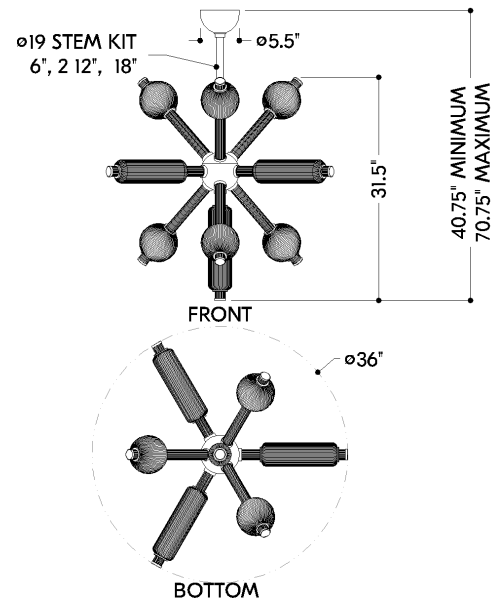

SHIPPING

Carton 1: 27" x 23" x 19"

Carton 1 Weight: 34lb

Shipping Method: Ground

Country of Origin: VN