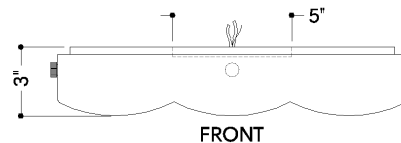

*Due to the one-of-a-kind nature of the medium, exact colors and patterns may vary slightly from the image shown.

FINISHES

VINTAGE BRASS

DIMENSIONS

Height: 3"
Width/Diameter: 15"
Length: 15"
Canopy/Backplate: 14"
Product Weight: 23.76lb
Canopy/Backplate Shape: Square
Sloped Ceiling Compatible: No
Living Finish: No
Uplight Only: No

Shade

Shade 1: Natural Stone
Shade 1 Finish: Alabaster
Shade 1 Top Length: 15"
Shade 1 Top Width: 15"
Shade 1 Height: 2.75"

ELECTRICAL

Bulb 1

Bulb Included: N/A
Socket: Integrated LED
Max Wattage: 16
Bulb Quantity: 1
Wire Length: 7"
Dimmer Type: ELV, TRIAC
Gem Box Required (2"x3"): No
Dark Sky: No
CRI: 90
Color Temp.: 2700k
Lumens: 725
Title 24: No
Field Serviceable: Yes

SHIPPING

Carton 1: 20" x 20" x 10"
Carton 1 Weight: 27lb
Shipping Method: Ground
Country of Origin: VN