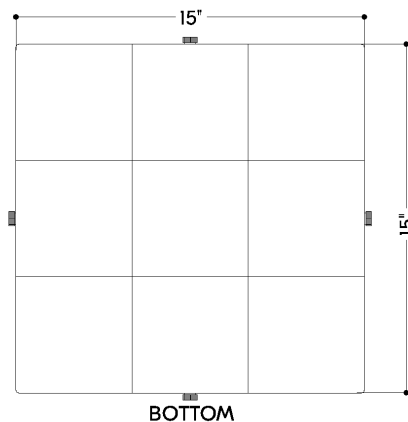

*Due to the one-of-a-kind nature of the medium, exact colors and patterns may vary slightly from the image shown.

FINISHES

VINTAGE BRASS

DIMENSIONS

Height: 3"
Width/Diameter: 15"
Length: 15"
Canopy/Backplate: 14"
Product Weight: 23.76lb
Canopy/Backplate Shape: Square
Sloped Ceiling Compatible: No
Living Finish: No
Uplight Only: No

Shade

Shade 1: Natural Stone
Shade 1 Finish: Alabaster
Shade 1 Top Length: 15"
Shade 1 Top Width: 15"
Shade 1 Height: 2.75"

ELECTRICAL

Bulb 1

Bulb Included: N/A
Socket: Integrated LED
Max Wattage: 16
Bulb Quantity: 1
Wire Length: 7"
Dimmer Type: ELV, TRIAC
Gem Box Required (2"x3"): No
Dark Sky: No
CRI: 90
Color Temp.: 2700k
Lumens: 725
Title 24: No
Field Serviceable: Yes

SHIPPING

Carton 1: 20" x 20" x 10"
Carton 1 Weight: 27lb
Shipping Method: Ground
Country of Origin: VN