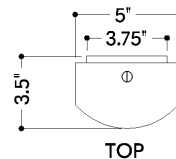

GYPSUM

469-17-VB

Letting the beauty of the alabaster shine, this distinctive sconce emits a warm, milky glow. The natural stone panels have been thoughtfully cut to accommodate smaller spaces, making them an ideal choice for hallways and bathrooms. Concealed within the fixture is an energy-efficient LED, ensuring hours of luminous and efficient lighting.

*Due to the one-of-a-kind nature of the medium, exact colors and patterns may vary slightly from the image shown.

FINISHES

VINTAGE BRASS

DIMENSIONS

Height: 17.25"
Width/Diameter: 5"
Product Weight: 12.54lb
Extension: 3.25"
Sloped Ceiling Compatible: No
Living Finish: No
Uplight Only: No

Shade

Shade 1: Natural Stone
Shade 1 Finish: Alabaster
Shade 1 Top Length: 17.25"
Shade 1 Top Width: 5"
Shade 1 Height: 3.25"

ELECTRICAL

Bulb 1

Bulb Included: N/A
Socket: Integrated LED
Max Wattage: 11
Bulb Quantity: 1
Wire Length: 7"
Dimmer Type: ELV, TRIAC
Gem Box Required (2"x3"): No
Dark Sky: No
CRI: 90
Color Temp.: 2700k
Lumens: 575
Title 24: No
Field Serviceable: Yes

TOP

SHIPPING

Carton 1: 22" x 10" x 10"
Carton 1 Weight: 14lb
Shipping Method: Ground
Country of Origin: VN