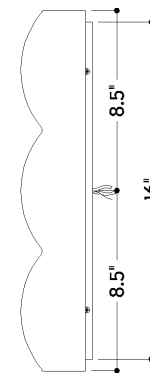

## DIMENSIONS

Height: 17.25"  
Width/Diameter: 5"  
Product Weight: 12.54lb  
Extension: 3.25"  
Sloped Ceiling Compatible: No  
Living Finish: No  
Uplight Only: No

## Shade

Shade 1: Natural Stone  
Shade 1 Finish: Alabaster  
Shade 1 Top Length: 17.25"  
Shade 1 Top Width: 5"  
Shade 1 Height: 3.25"

### Bulb 1

Bulb Included: N/A  
Socket: Integrated LED  
Max Wattage: 11  
Bulb Quantity: 1  
Wire Length: 7"  
Dimmer Type: ELV, TRIAC  
Gem Box Required (2"x3"): No  
Dark Sky: No  
CRI: 90  
Color Temp.: 2700k  
Lumens: 575  
Title 24: No  
Field Serviceable: Yes

TOP

FRONT

SIDE