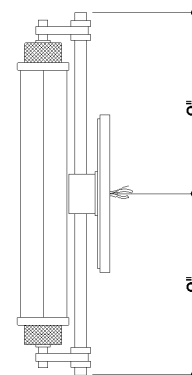

PLANDOME

4718-AGB

FINISHES

AGED BRASS

DIMENSIONS

Height: 18"
Width/Diameter: 4.25"
Canopy/Backplate: 4.25"
Product Weight: 6.42lb
Extension: 4.25"
Top to Center: 9"
Canopy/Backplate Shape: Rectangle
Sloped Ceiling Compatible: No
Living Finish: No
Uplight Only: Yes

Shade

Shade 1: Glass
Shade 1 Finish: Opal Matte
Shade 1 Top Width: 2.25"
Shade 1 Height: 12.75"

ELECTRICAL

Bulb 1

Bulb Included: N/A
Socket: Integrated LED
Max Wattage: 13
Bulb Quantity: 1
Wire Length: 7"
Cord Type: B & W TEFLON W/ GROUND WIRE
Dimmer Type: ELV, TRIAC
Gem Box Required (2"x3"): No
Dark Sky: No
CRI: 90
Color Temp.: 2700k
Lumens: 400
Title 24: No
Field Serviceable: Yes

SHIPPING

Carton 1: 22" x 13" x 11"
Carton 1 Weight: 9lb
Shipping Method: Ground
Country of Origin: VN

TOP

FRONT

SIDE