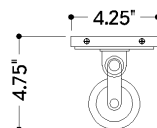

PLANDOME

4718-AGB

FINISHES

AGED BRASS

DIMENSIONS

Height: 18"
Width/Diameter: 4.25"
Canopy/Backplate: 4.25"
Product Weight: 6.42lb
Extension: 4.25"
Top to Center: 9"
Canopy/Backplate Shape: Rectangle
Sloped Ceiling Compatible: No
Living Finish: No
Uplight Only: Yes

Shade

Shade 1: Glass
Shade 1 Finish: Opal Matte
Shade 1 Top Width: 2.25"
Shade 1 Height: 12.75"

ELECTRICAL

Bulb 1

Bulb Included: N/A
Socket: Integrated LED
Max Wattage: 13
Bulb Quantity: 1
Wire Length: 7"
Cord Type: B & W TEFLON W/ GROUND WIRE
Dimmer Type: ELV, TRIAC
Gem Box Required (2"x3"): No
Dark Sky: No
CRI: 90
Color Temp.: 2700k
Lumens: 400
Title 24: No
Field Serviceable: Yes

SHIPPING

Carton 1: 22" x 13" x 11"
Carton 1 Weight: 9lb
Shipping Method: Ground
Country of Origin: VN

TOP

FRONT

SIDE