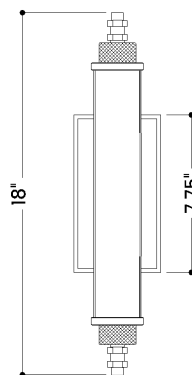

PLANDOME

4718-AGB

FINISHES

AGED BRASS

DIMENSIONS

Height: 18"
Width/Diameter: 4.25"
Canopy/Backplate: 4.25"
Product Weight: 6.42lb
Extension: 4.25"
Top to Center: 9"
Canopy/Backplate Shape: Rectangle
Sloped Ceiling Compatible: No
Living Finish: No
Uplight Only: Yes

Shade

Shade 1: Glass
Shade 1 Finish: Opal Matte
Shade 1 Top Width: 2.25"
Shade 1 Height: 12.75"

ELECTRICAL

Bulb 1

Bulb Included: N/A
Socket: Integrated LED
Max Wattage: 13
Bulb Quantity: 1
Wire Length: 7"
Cord Type: B & W TEFLON W/ GROUND WIRE
Dimmer Type: ELV, TRIAC
Gem Box Required (2"x3"): No
Dark Sky: No
CRI: 90
Color Temp.: 2700k
Lumens: 400
Title 24: No
Field Serviceable: Yes

SHIPPING

Carton 1: 22" x 13" x 11"
Carton 1 Weight: 9lb
Shipping Method: Ground
Country of Origin: VN

TOP

FRONT

SIDE