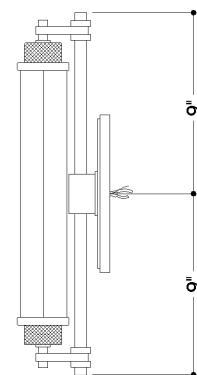

## DIMENSIONS

Height: 18"  
Width/Diameter: 4.25"  
Canopy/Backplate: 4.25"  
Product Weight: 6.42lb  
Extension: 4.25"  
Top to Center: 9"  
Canopy/Backplate Shape: Rectangle  
Sloped Ceiling Compatible: No  
Living Finish: No  
Uplight Only: Yes

### Bulb 1

Bulb Included: N/A  
Socket: Integrated LED  
Max Wattage: 13  
Bulb Quantity: 1  
Wire Length: 7"  
Cord Type: B & W TEFLON W/ GROUND WIRE  
Dimmer Type: ELV, TRIAC  
Gem Box Required (2"x3"): No  
Dark Sky: No  
CRI: 90  
Color Temp.: 2700k  
Lumens: 400  
Title 24: No  
Field Serviceable: Yes

## SHIPPING

Carton 1: 22" x 13" x 11"  
Carton 1 Weight: 9lb  
Shipping Method: Ground  
Country of Origin: VN

TOP

FRONT

SIDE