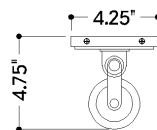

PLANDOME

4718-PN

FINISHES

POLISHED NICKEL

DIMENSIONS

Height: 18"
Width/Diameter: 4.25"
Canopy/Backplate: 4.25"
Product Weight: 6.42lb
Extension: 4.25"
Top to Center: 9"
Canopy/Backplate Shape: Rectangle
Sloped Ceiling Compatible: No
Living Finish: No
Uplight Only: Yes

Shade

Shade 1: Glass
Shade 1 Finish: Opal Matte
Shade 1 Top Width: 2.25"
Shade 1 Height: 12.75"

ELECTRICAL

Bulb 1

Bulb Included: N/A
Socket: Integrated LED
Max Wattage: 13
Bulb Quantity: 1
Wire Length: 7"
Cord Type: B & W TEFLON W/ GROUND WIRE
Dimmer Type: ELV, TRIAC
Gem Box Required (2"x3"): No
Dark Sky: No
CRI: 90
Color Temp.: 2700k
Lumens: 400
Title 24: No
Field Serviceable: Yes

SHIPPING

Carton 1: 22" x 13" x 11"
Carton 1 Weight: 9lb
Shipping Method: Ground
Country of Origin: VN

TOP