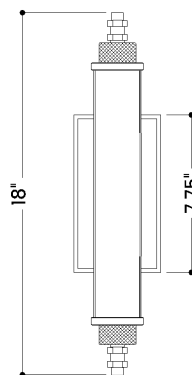

## DIMENSIONS

Height: 18"  
Width/Diameter: 4.25"  
Canopy/Backplate: 4.25"  
Product Weight: 6.42lb  
Extension: 4.25"  
Top to Center: 9"  
Canopy/Backplate Shape: Rectangle  
Sloped Ceiling Compatible: No  
Living Finish: No  
Uplight Only: Yes

## Shade

Shade 1: Glass  
Shade 1 Finish: Opal Matte  
Shade 1 Top Width: 2.25"  
Shade 1 Height: 12.75"

### Bulb 1

Bulb Included: N/A  
Socket: Integrated LED  
Max Wattage: 13  
Bulb Quantity: 1  
Wire Length: 7"  
Cord Type: B & W TEFLON W/ GROUND WIRE  
Dimmer Type: ELV, TRIAC  
Gem Box Required (2"x3"): No  
Dark Sky: No  
CRI: 90  
Color Temp.: 2700k  
Lumens: 400  
Title 24: No  
Field Serviceable: Yes

## SHIPPING

Carton 1: 22" x 13" x 11"  
Carton 1 Weight: 9lb  
Shipping Method: Ground  
Country of Origin: VN

TOP

FRONT

SIDE