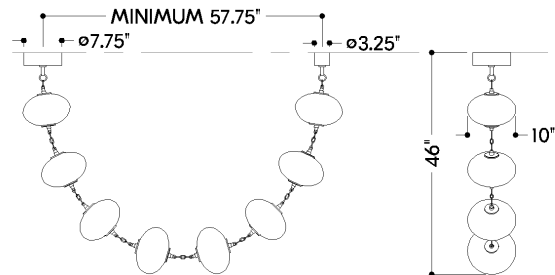

FINISHES

VINTAGE POLISHED BRASS

DIMENSIONS

Height: 29.75"
Width/Diameter: 10"
Length: 98.5"
Minimum Height: 29"
Maximum Height: 45.25"
Canopy/Backplate: 7.75"
Hanging Type: 72" Chain
Product Weight: 33.5lb
Canopy/Backplate Shape: Round
Sloped Ceiling Compatible: No
Living Finish: No
Uplight Only: No

Shade

Shade 1: Glass
Shade 1 Finish: Cloud
Shade 1 Top Width: 10"
Shade 1 Height: 6.25"

ELECTRICAL

Bulb 1

Bulb Included: N/A
Socket: Integrated LED
Max Wattage: 56
Bulb Quantity: 8
Wire Length: 144"
Cord Type: SPT-1 SILVER W/ TINNED GROUND WIRE
Dimmer Type: ELV, TRIAC, 0-10 VOLT
Gem Box Required (2"x3"): No
Dark Sky: No
CRI: 90
Color Temp.: 2700k
Lumens: 1950
Title 24: No
Field Serviceable: No

8 LT MIN

8 LT MAX

FRONT

SIDE

SHIPPING

Carton 1: 49" x 37" x 10"
Carton 1 Weight: 45lb
Shipping Method: Truck Only
Country of Origin: VN