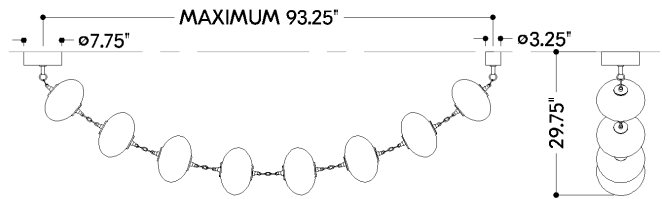

FINISHES

VINTAGE POLISHED BRASS

DIMENSIONS

Height: 29.75"
Width/Diameter: 10"
Length: 98.5"
Minimum Height: 29"
Maximum Height: 45.25"
Canopy/Backplate: 7.75"
Hanging Type: 72" Chain
Product Weight: 33.5lb
Canopy/Backplate Shape: Round
Sloped Ceiling Compatible: No
Living Finish: No
Uplight Only: No

Shade

Shade 1: Glass
Shade 1 Finish: Cloud
Shade 1 Top Width: 10"
Shade 1 Height: 6.25"

ELECTRICAL

Bulb 1

Bulb Included: N/A
Socket: Integrated LED
Max Wattage: 56
Bulb Quantity: 8
Wire Length: 144"
Cord Type: SPT-1 SILVER W/ TINNED GROUND WIRE
Dimmer Type: ELV, TRIAC, 0-10 VOLT
Gem Box Required (2"x3"): No
Dark Sky: No
CRI: 90
Color Temp.: 2700k
Lumens: 1950
Title 24: No
Field Serviceable: No

8 LT MIN

8 LT MAX

FRONT

SIDE

SHIPPING

Carton 1: 49" x 37" x 10"
Carton 1 Weight: 45lb
Shipping Method: Truck Only
Country of Origin: VN