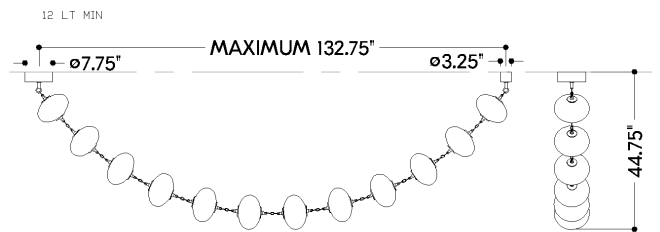

NEPHELE

473-10-VPB

Echoing the artistry of bespoke installations and the graceful allure of fine jewelry, Nephele floats elegantly in space, resembling a string of luminous pearls suspended in perfect harmony. Each softly glowing cloud glass orb is held in place by intricately detailed Vintage Polished Brass links, creating a striking interplay of light and form.

Available in 8, 12, or 16-light LED-lit chandeliers, as well as a 1-light wall sconce, Nephele captivates the senses with its fluid silhouette and exquisite craftsmanship. This artful statement piece offers a refined elegance that elevates interiors with its sculptural presence.

FINISHES

VINTAGE POLISHED BRASS

DIMENSIONS

Height: 44"
Width/Diameter: 10"
Length: 137.5"
Minimum Height: 44"
Maximum Height: 69"
Canopy/Backplate: 7.75"
Hanging Type: 72" Chain
Product Weight: 47.8lb
Canopy/Backplate Shape: Round
Sloped Ceiling Compatible: No
Living Finish: No
Uplight Only: No

Shade

Shade 1: Glass
Shade 1 Finish: Cloud
Shade 1 Top Width: 10"
Shade 1 Height: 6.25"

ELECTRICAL

Bulb 1

Bulb Included: N/A
Socket: Integrated LED
Max Wattage: 75
Bulb Quantity: 12
Wire Length: 144"
Cord Type: SPT-1 SILVER W/ TINNED GROUND WIRE
Dimmer Type: ELV, TRIAC, 0-10 VOLT
Gem Box Required (2"x3"): No
Dark Sky: No
CRI: 90
Color Temp.: 2700k
Lumens: 2325
Title 24: No
Field Serviceable: No

SHIPPING

Carton 1: 36" x 25" x 22"
Carton 1 Weight: 57lb
Shipping Method: Ground
Country of Origin: VN