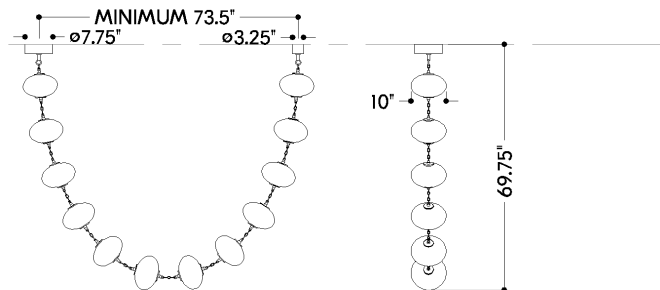

NEPHELE

473-10-VPB

Echoing the artistry of bespoke installations and the graceful allure of fine jewelry, Nephele floats elegantly in space, resembling a string of luminous pearls suspended in perfect harmony. Each softly glowing cloud glass orb is held in place by intricately detailed Vintage Polished Brass links, creating a striking interplay of light and form.

Available in 8, 12, or 16-light LED-lit chandeliers, as well as a 1-light wall sconce, Nephele captivates the senses with its fluid silhouette and exquisite craftsmanship. This artful statement piece offers a refined elegance that elevates interiors with its sculptural presence.

FINISHES

VINTAGE POLISHED BRASS

DIMENSIONS

Height: 44"
Width/Diameter: 10"
Length: 137.5"
Minimum Height: 44"
Maximum Height: 69"
Canopy/Backplate: 7.75"
Hanging Type: 72" Chain
Product Weight: 47.8lb
Canopy/Backplate Shape: Round
Sloped Ceiling Compatible: No
Living Finish: No
Uplight Only: No

Shade

Shade 1: Glass
Shade 1 Finish: Cloud
Shade 1 Top Width: 10"
Shade 1 Height: 6.25"

ELECTRICAL

Bulb 1

Bulb Included: N/A
Socket: Integrated LED
Max Wattage: 75
Bulb Quantity: 12
Wire Length: 144"
Cord Type: SPT-1 SILVER W/ TINNED GROUND WIRE
Dimmer Type: ELV, TRIAC, 0-10 VOLT
Gem Box Required (2"x3"): No
Dark Sky: No
CRI: 90
Color Temp.: 2700k
Lumens: 2325
Title 24: No
Field Serviceable: No

SHIPPING

Carton 1: 36" x 25" x 22"
Carton 1 Weight: 57lb
Shipping Method: Ground
Country of Origin: VN