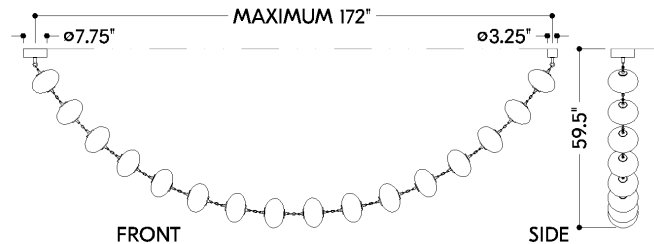

ELECTRICAL

Bulb 1

Bulb Included: N/A
Socket: Integrated LED
Max Wattage: 95
Bulb Quantity: 16
Wire Length: 144"
Cord Type: SPT-1 SILVER W/ TINNED GROUND WIRE
Dimmer Type: ELV, TRIAC, 0-10 VOLT
Gem Box Required (2"x3"): No
Dark Sky: No
CRI: 90
Color Temp.: 2700k
Lumens: 2875
Title 24: No
Field Serviceable: No