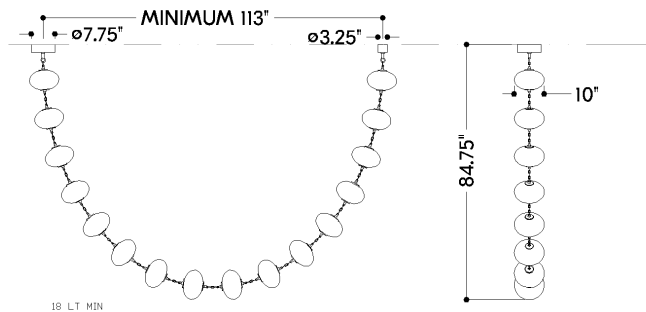

## DIMENSIONS

Height: 59.5"  
Width/Diameter: 10"  
Length: 177.5"  
Minimum Height: 59.5"  
Maximum Height: 84"  
Canopy/Backplate: 7.75"  
Hanging Type: 72" Chain  
Product Weight: 62.3lb  
Canopy/Backplate Shape: Round  
Sloped Ceiling Compatible: No  
Living Finish: No  
Uplight Only: No

## Shade

Shade 1: Glass  
Shade 1 Finish: Cloud  
Shade 1 Top Width: 10"  
Shade 1 Height: 6.25"

### Bulb 1

Bulb Included: N/A  
Socket: Integrated LED  
Max Wattage: 95  
Bulb Quantity: 16  
Wire Length: 144"  
Cord Type: SPT-1 SILVER W/ TINNED GROUND WIRE  
Dimmer Type: ELV, TRIAC, 0-10 VOLT  
Gem Box Required (2"x3"): No  
Dark Sky: No  
CRI: 90  
Color Temp.: 2700k  
Lumens: 2875  
Title 24: No  
Field Serviceable: No